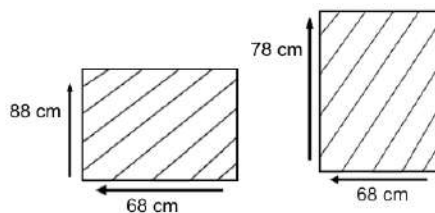

PACKAGING

Weight : 36.53 kg
Volume : 0.466752 m3
Packing : 1 / box

SYNTHETIC WICKER

Rehau

Viro

CUSHION FABRICS

Sunproof

Rehau