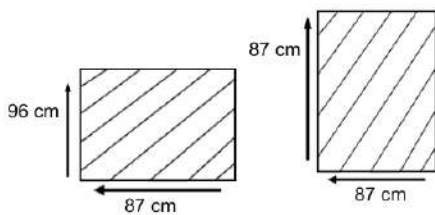

DIMENSIONS

Total Width: 86 cm
 Total Depth: 95 cm
 Height: 87 cm

PACKAGING

Weight : 46.73 kg
 Volume : 0.726624 m³
 Packing : 1 / box

SYNTHETIC WICKER

Rehau

Cappuccino

Black