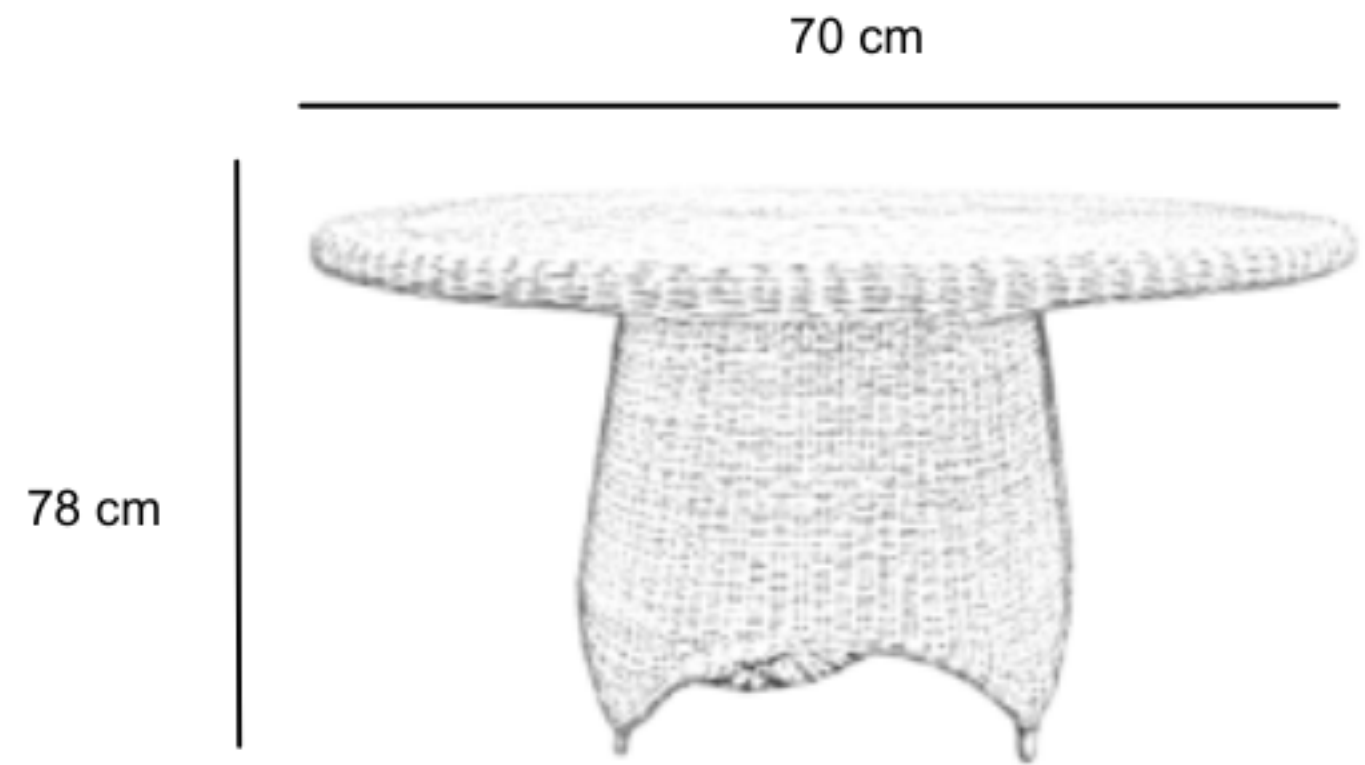

CHESTER DINING TABLE D70

CS38-SS-D80

DESCRIPTION

Chester Dining Table offers contemporary elegance that will suit any challenging design environment whether traditional or contemporary. The slanting and curve central base allows ample legroom. Made using aluminium frame and woven using only the highest quality wicker that has many benefits including high suppleness, tear resistance, UV resistance and weather resistance. Built to perform outdoors all year round with low maintenance.

DIMENSIONS

Diameter : 70 cm
Height : 78 cm

PACKAGING

Weight : 13.00 kg
Volume : 0.8 m³
Packing : 1 / box

SYNTHETIC WICKER

Rehau

Cappuccino

Black