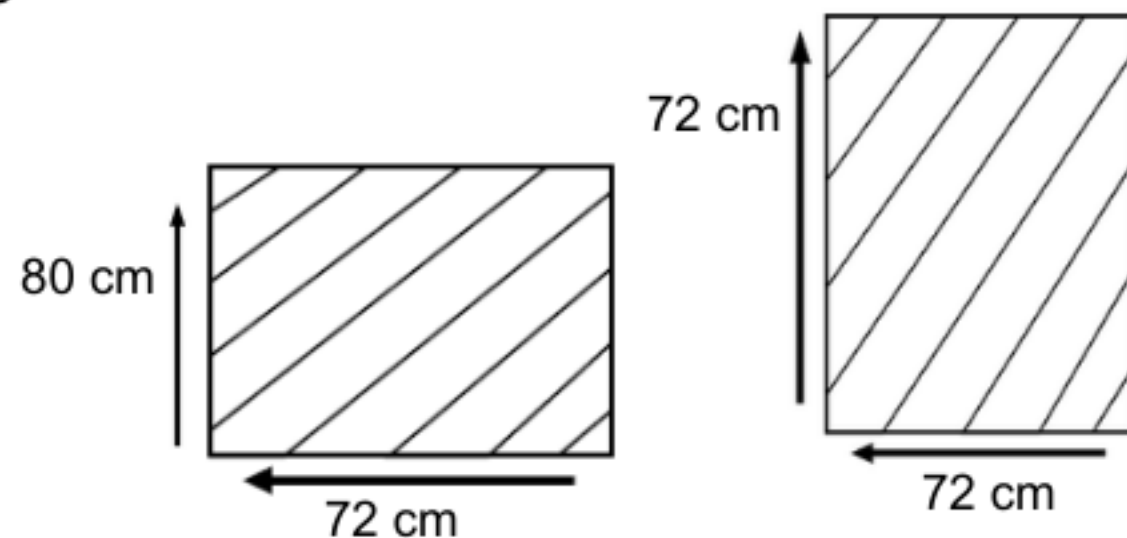

CHESTER DINING TABLE D70

CS38-SS-D80

DESCRIPTION

Chester Dining Table offers contemporary elegance that will suit any challenging design environment whether traditional or contemporary. The slanting and curve central base allows ample legroom. Made using aluminium frame and woven using only the highest quality wicker that has many benefits including high suppleness, tear resistance, UV resistance and weather resistance. Built to perform outdoors all year round with low maintenance.

DIMENSIONS

Diameter : 70 cm
Height : 78 cm

PACKAGING

Weight : 13.00 kg
Volume : 0.8 m³
Packing : 1 / box

SYNTHETIC WICKER

Rehau

Cappuccino

Black