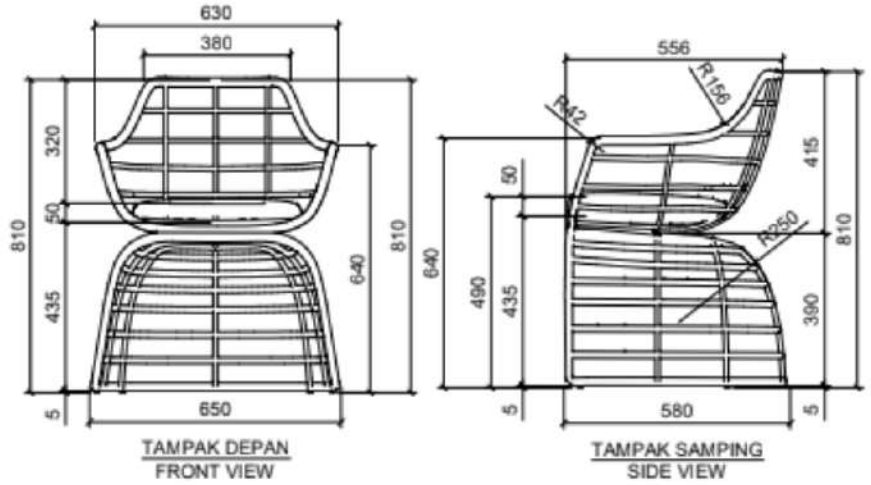

CRINOLINE ARM CHAIR CAC-STD

DESCRIPTION

The CRINOLINE ARM CHAIR combines Olefin rope and an aluminum frame with acrylic fabric cushions, creating a stylish and weather-resistant outdoor chaise lounge that's perfect for relaxation

DIMENSIONS

Total Width: 65 cm
Total Depth: 58 cm
Height: 81 cm

PACKAGING

Weight : kg
Volume : m3
Packing : 1 / box

SYNTHETIC WICKER

Rehau

Cappuccino

Black