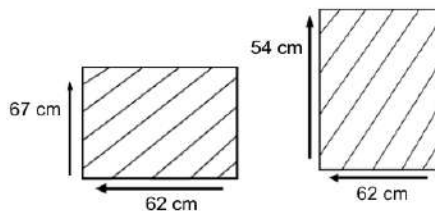

DIMENSIONS

Total Width: 65 cm
Total Depth: 58 cm
Height: 81 cm

PACKAGING

Weight : kg
Volume : m3
Packing : 1 / box

SYNTHETIC WICKER

Rehau

Cappuccino

Black