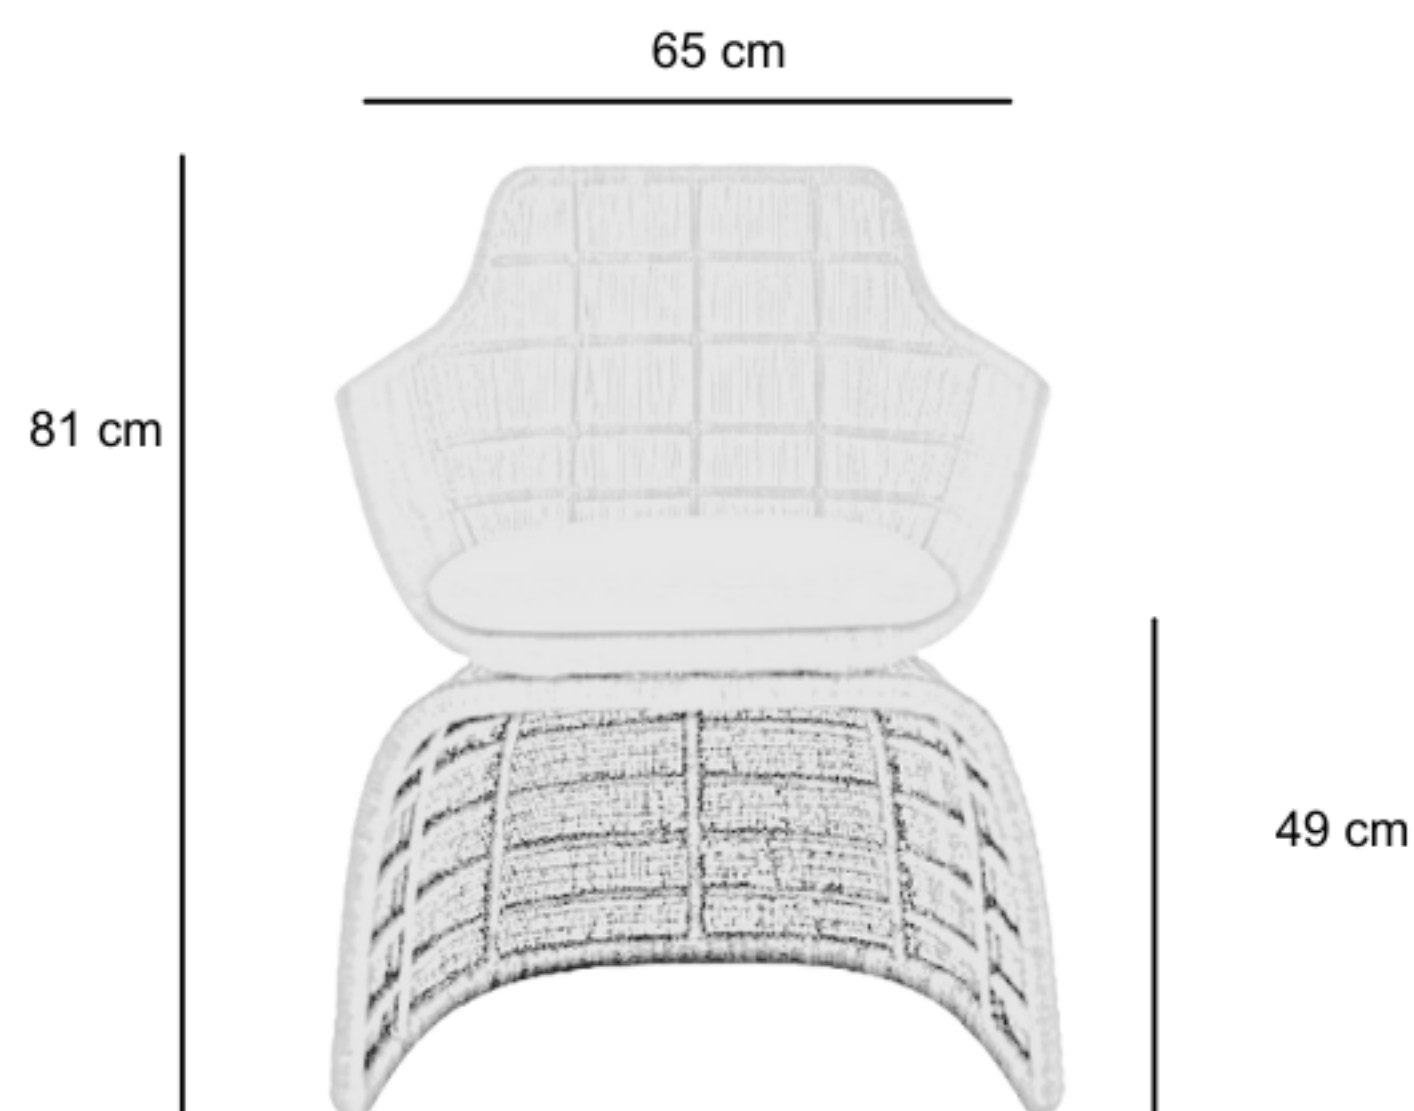

# CRINOLINE ARM CHAIR

CAC-STD

## DESCRIPTION

The CRINOLINE ARM CHAIR combines Olefin rope and an aluminum frame with acrylic fabric cushions, creating a stylish and weather-resistant outdoor chaise lounge that's perfect for relaxation

## DIMENSIONS

Total Width: 65 cm  
 Total Depth: 58 cm  
 Height: 81 cm  
 Seat Height : 49