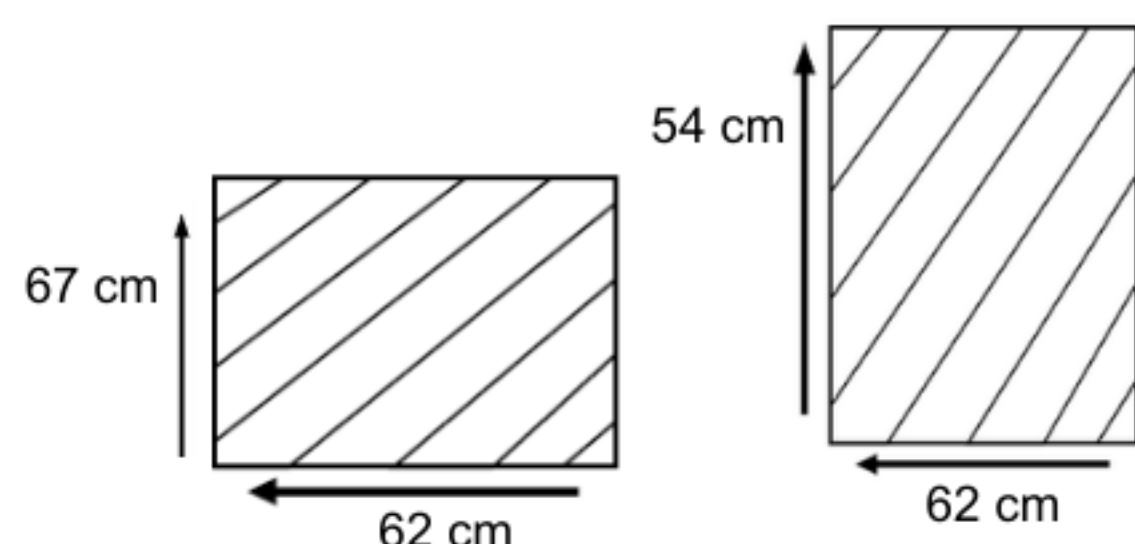

PACKAGING

Packing : 1 / box

SYNTHETIC WICKER

Rehau

Cappuccino

Black

Whitewash

Honey Wicker

White

Shimmer
Electra

Java Brown

Shimmer Russet

Viro

Moccacino

Dark Brown

Java G3

FABRICS

110
Maroon Red

044
Pacific Blue

230
Green Leaf

050
Bright Yellow

5403
Jockey Red

5404
Cappuccino

5476
Hearthier Beige

5446
Forest Green

4610
Turquoise

5401
Pacific Blue