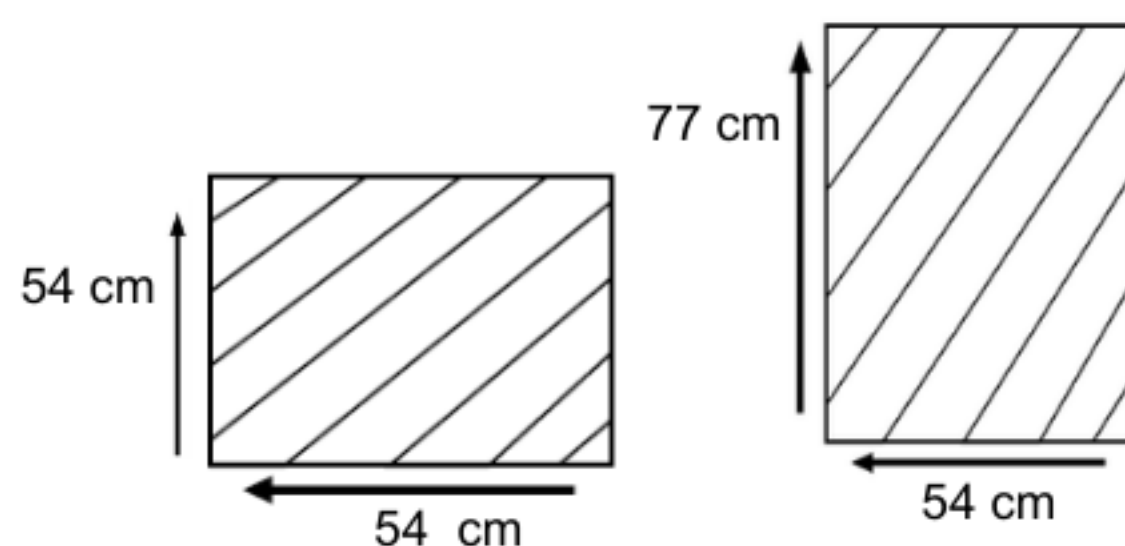

PACKAGING

Packing : 1 / box

FINISHING

AM I - Stain

Teak Brown

Natural

Teak Oil

SYNTHETIC WICKER

Rehau

Cappuccino

Black

Whitewash

Honey Wicker

White

Shimmer
Electra

Java Brown

Shimmer Russet

Viro

Moccacino

Dark Brown

Java G3