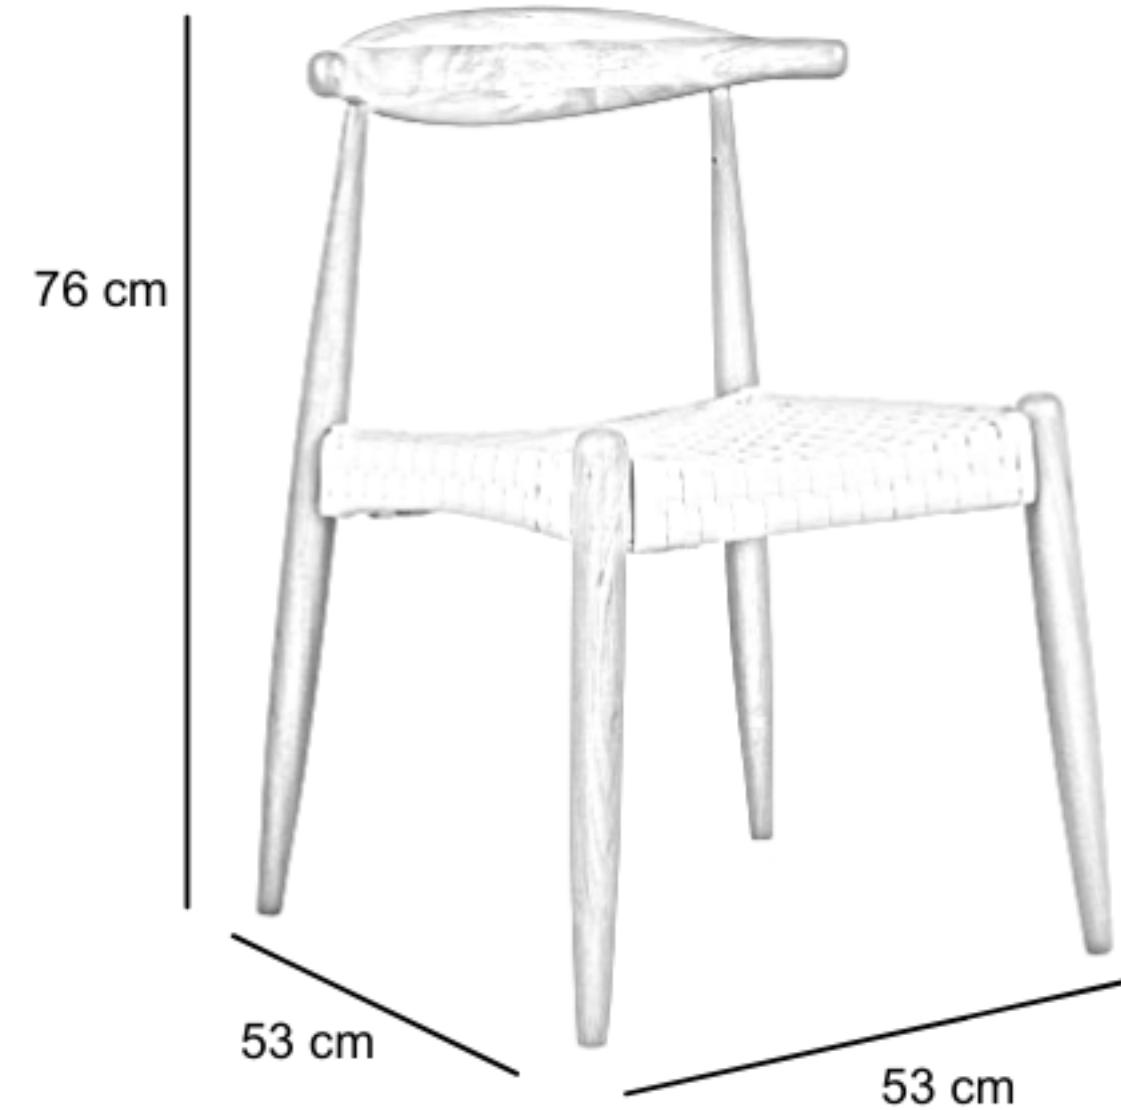

# DANISH DINING CHAIR

DA-DC-STW

## DESCRIPTION

The Danish dining chair is a classic and elegant piece of furniture known for its simplicity and functionality. Typically crafted from high-quality Teak wood, these chairs are durable and have a natural, warm appearance. The seat is made of 15 MM WIDTH VIRO POLYPEEL material, which is a synthetic rattan-like material that adds comfort and texture to the chair. One of the defining characteristics of Danish dining chairs is their clean lines and minimalistic design.

## DIMENSIONS

Total Width: 53 cm  
Total Depth: 53 cm  
Height: 76 cm