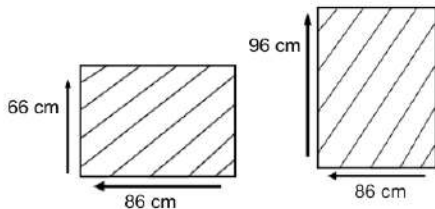

DIMENSIONS

Total Width: 95 cm
 Total Depth: 85 cm
 Height: 65 cm

PACKAGING

Weight : 12 kg
 Volume : 0.544896 m3
 Packing : 1 / box

SYNTHETIC WICKER

Rehau

Cappuccino

Black