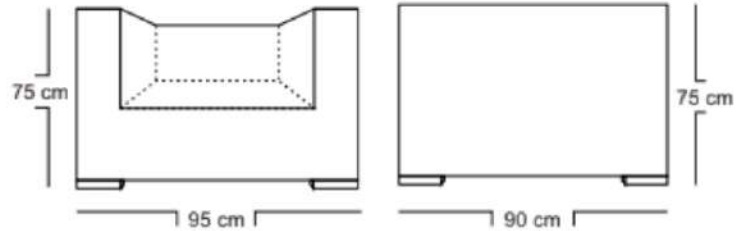

DESARU SOFA 1 SEATER

OSD81-SR-1STR

DESCRIPTION

Experience outdoor seating in style with the Desaru Sofa, a stunning addition to any outdoor setting. Designed with elegance and straight lines, this sofa effortlessly creates a sleek and modern look that enhances the overall aesthetic of your outdoor space.

DIMENSIONS

Total Width: 95 cm
Total Depth: 85 cm
Height: 65 cm