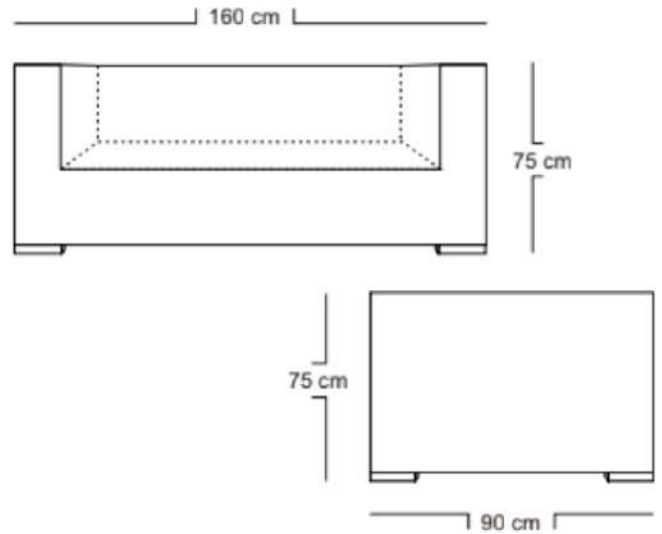

DESARU SOFA 2 SEATER

OSD82-SR-2STR

DESCRIPTION

Experience outdoor seating in style with the Desaru Sofa, a stunning addition to any outdoor setting. Designed with elegance and straight lines, this sofa effortlessly creates a sleek and modern look that enhances the overall aesthetic of your outdoor space.

DIMENSIONS

Total Width: 160 cm
Total Depth: 85 cm
Height: 65 cm