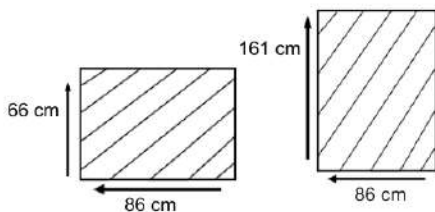

DIMENSIONS

Total Width: 160 cm
 Total Depth: 85 cm
 Height: 65 cm

PACKAGING

Weight : 16 kg
 Volume : 0.913836 m3
 Packing : 1 / box

SYNTHETIC WICKER

Rehau

Cappuccino

Black