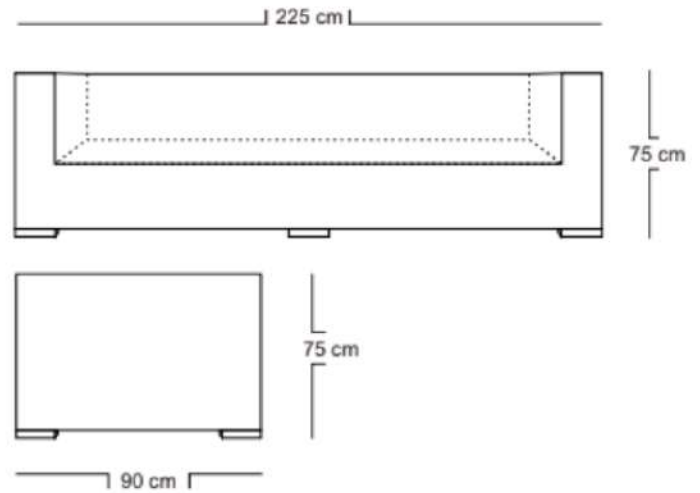

DESARU SOFA 3 SEATER

OSD83-SR-3STR