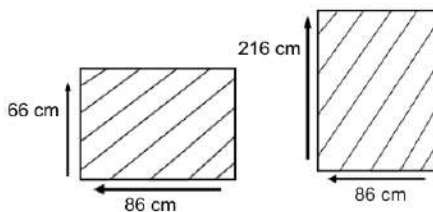

DIMENSIONS

Total Width: 215 cm
 Total Depth: 85 cm
 Height: 65 cm

PACKAGING

Weight : 22 kg
 Volume : 1.226016 m3
 Packing : 1 / box

SYNTHETIC WICKER

Rehau

Viro

CUSHION FABRICS