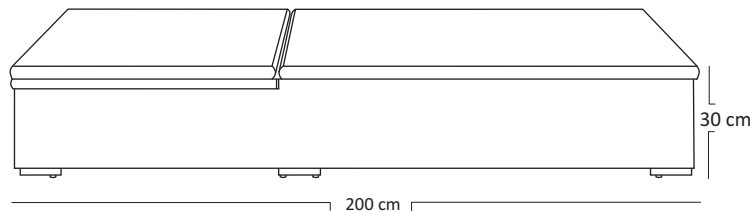

DESARU SUNLOUNGER

SL82

DESCRIPTION

Enjoy the sun while you still can on our comfortable and multiposition loungers. Our Deasru Lounger pairs perfectly with our other synthetic outdoor furniture collection. Made of high performance materials, sturdy aluminium frame with all weather weave in Rehau and Viro fibers. Colour fast, exceptionally strong and resistant to sun and rain. Durable yet lightweight and easy to maintain.

DIMENSIONS

Length/Width: 70 cm
Depth : 200 cm
Seat Height : 30 cm
Total Height : 30 cm