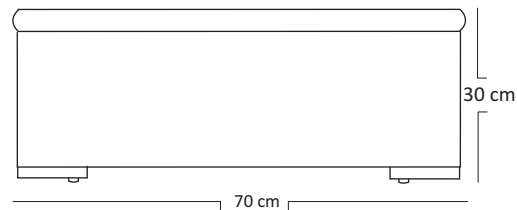

DESARU SUNLOUNGER

SL82

DESCRIPTION

Enjoy the sun while you still can on our comfortable and multiposition loungers. Our Deasru Lounger pairs perfectly with our other synthetic outdoor furniture collection. Made of high performance materials, sturdy aluminium frame with all weather weave in Rehau and Viro fibers. Colour fast, exceptionally strong and resistant to sun and rain. Durable yet lightweight and easy to maintain.

DIMENSIONS

Length/Width: 70 cm
Depth : 200 cm
Seat Height : 30 cm
Total Height : 30 cm