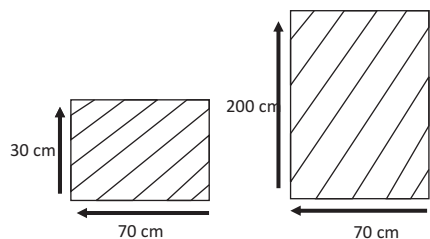

PACKAGING

Packing : 1/Pack
Weight : 20,5 Kg/Pack
Volume : 0,42 m³

CUSHION FABRICS :

Sunproof

110
Maroon Red

044
Pacific Blue

230
Green Leaf

050
Bright Yellow

Sunbrella

5403
Jockey Red

5404
Natural White

5476
Hearther Beige

5446
Forest Green

4610
Turquoise

5401
Pacific Blue

SYNTHETIC WICKER

Rehau

Cappuccino

Black

Whitewash

Honey Wicker

White

Shimmer Nickel

Java Brown

Shimmer Russet

Viro

Moccacino

Dark Brown

Java G3