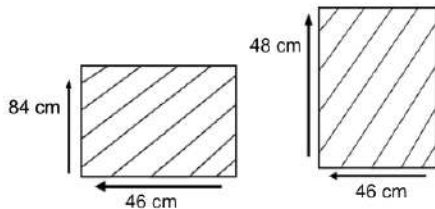

PACKAGING

Weight : kg
Volume : m3
Packing : 1 / box

STAINLESS STEEL

CUSHION FABRICS

Sunproof

Rehau