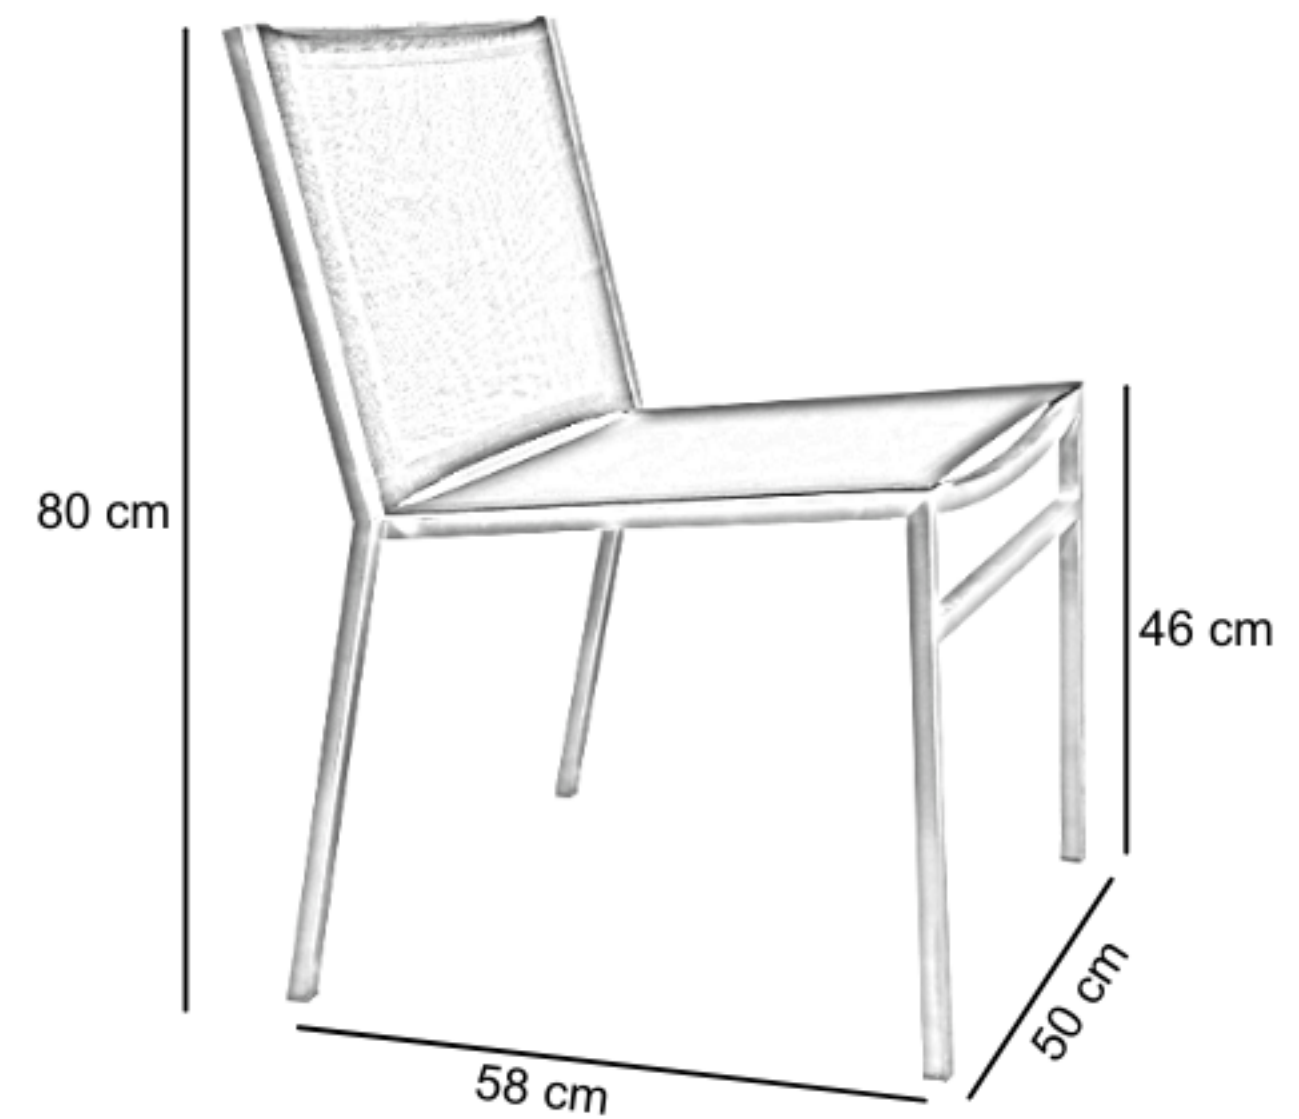

EIFFEL SIDE CHAIR

EC99-BL-STD

DESCRIPTION

Inspired by the ingenuity of French engineering, our Eiffel collection combines the resiliency of Stainless steel with Sling membrane for unmatched comfort and performance outdoors. Made of #304 grade Stainless Steel frame and fittings with Serge Ferrari Batyline sling membrane.

DIMENSIONS

Total Width: 50 cm
Total Depth: 58 cm
Height: 80 cm
Seat Height: 46 cm

PACKAGING

Weight : 6 kg
Volume : 0,35 m³
Packing : 1/Box

CUSHION FABRICS

110
Maroon Red

044
Pacific Blue

230
Green Leaf