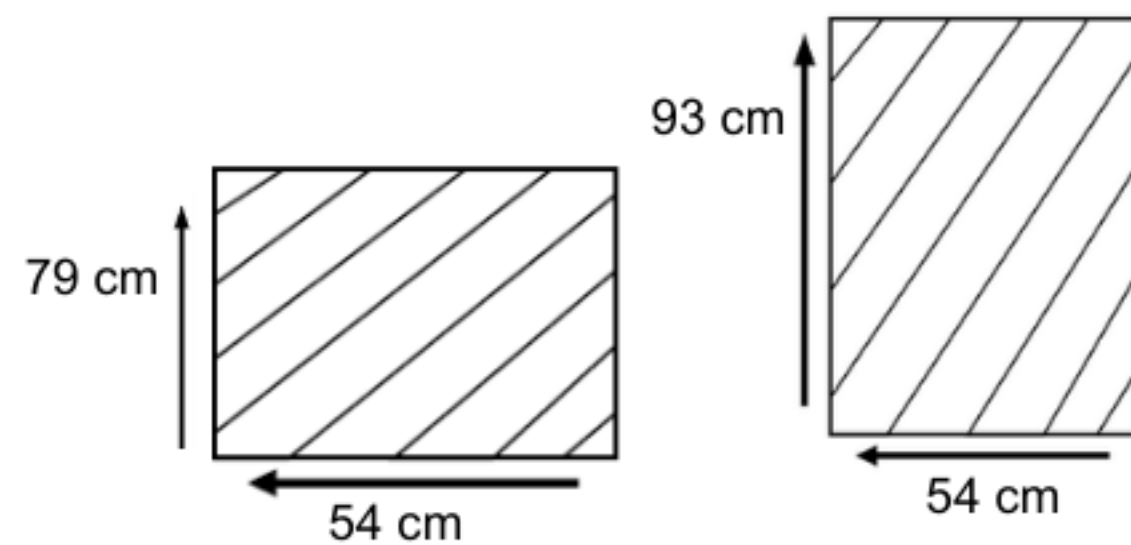

EIFFEL SIDE CHAIR

EC99-BL-STD

DESCRIPTION

Inspired by the ingenuity of French engineering, our Eiffel collection combines the resiliency of Stainless steel with Sling membrane for unmatched comfort and performance outdoors. Made of #304 grade Stainless Steel frame and fittings with Serge Ferrari Batyline sling membrane.

DIMENSIONS

Total Width: 50 cm
Total Depth: 58 cm
Height: 80 cm
Seat Height: 46 cm

PACKAGING

Weight : 6 kg
Volume : 0,35 m³
Packing : 1/Box

CUSHION FABRICS

110
Maroon Red

044
Pacific Blue

230
Green Leaf