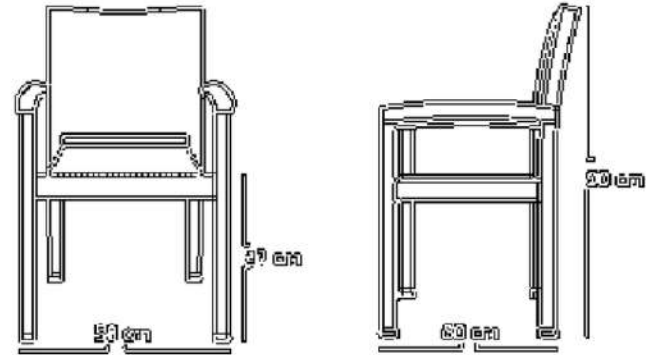

EIFFEL SIDE CHAIR

EC99-BL-STD

DESCRIPTION

Inspired by the ingenuity of French engineering, our Eiffel collection combines the resiliency of Stainless steel with Sling membrane for unmatched comfort and performance outdoors. Made of #304 grade Stainless Steel frame and fittings with Serge Ferrari Batyline sling membrane.

DIMENSIONS

Total Width: 50 cm
 Total Depth: 58 cm
 Height: 80 cm
 Seat Height: 46 cm

PACKAGING

Weight : 6 kg
 Volume : 0,35 m³
 Packing : 1/Box

CUSHION FABRICS

Sunproof

Maroon Red

044
Pacific Blue