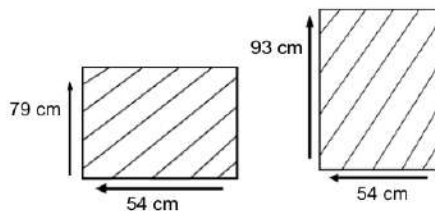

DIMENSIONS

Total Width: 50 cm
 Total Depth: 58 cm
 Height: 80 cm
 Seat Height: 46 cm

PACKAGING

Weight : 6 kg
 Volume : 0,35 m³
 Packing : 1/Box

CUSHION FABRICS

Sunproof

Maroon Red

044
Pacific Blue