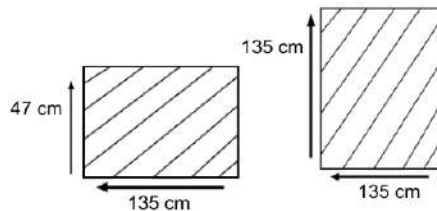

EYRIE COFFEE TABLE

ERY-CFT-STD

DESCRIPTION

Experience the beauty of the EYRIE outdoor collection and embodies a sense of chic sophistication that is to the point and always in style. Its clean lines, streamlined silhouette, and minimalist features, the perfect addition to your deck, porch, or balcony. made of durable and sustainable Vero Rehau Fiber and Aluminum.

DIMENSIONS

Diameter : 130 cm
Height : 42 cm

PACKAGING

Weight : 13 kg
Volume : m3
Packing : 1 / box

SYNTHETIC WICKER

Rehau

Cappuccino

Black