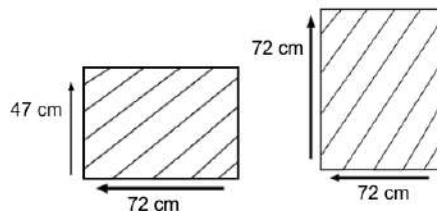

EYRIE SIDE TABLE

ERY-ST-STD

DESCRIPTION

"Eyrie Side Table, where clean lines and a streamlined silhouette converge to create a minimalist masterpiece. Designed to capture attention without being ostentatious, this outdoor furniture piece seamlessly integrates into your outdoor space, offering a touch of contemporary charm. Constructed with durability and sustainability in mind, the Eyrie Side Table is forged from the finest materials—Vero Rehau Fiber and Aluminum.

DIMENSIONS

Diameter : 67 cm

Height : 42 cm

PACKAGING

Weight : 13.00 kg

Volume : m3

Packing : 1 / box

SYNTHETIC WICKER