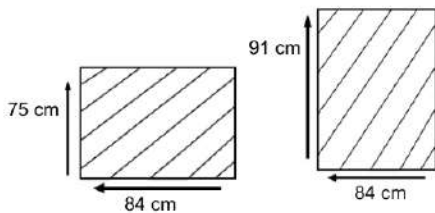

DIMENSIONS

Total Width: 90 cm
 Total Depth: 83 cm
 Height: 74 cm

PACKAGING

Weight : kg
 Volume : 0.5733 m³
 Packing : 1 / box

SYNTHETIC WICKER

Rehau

Cappuccino

Black