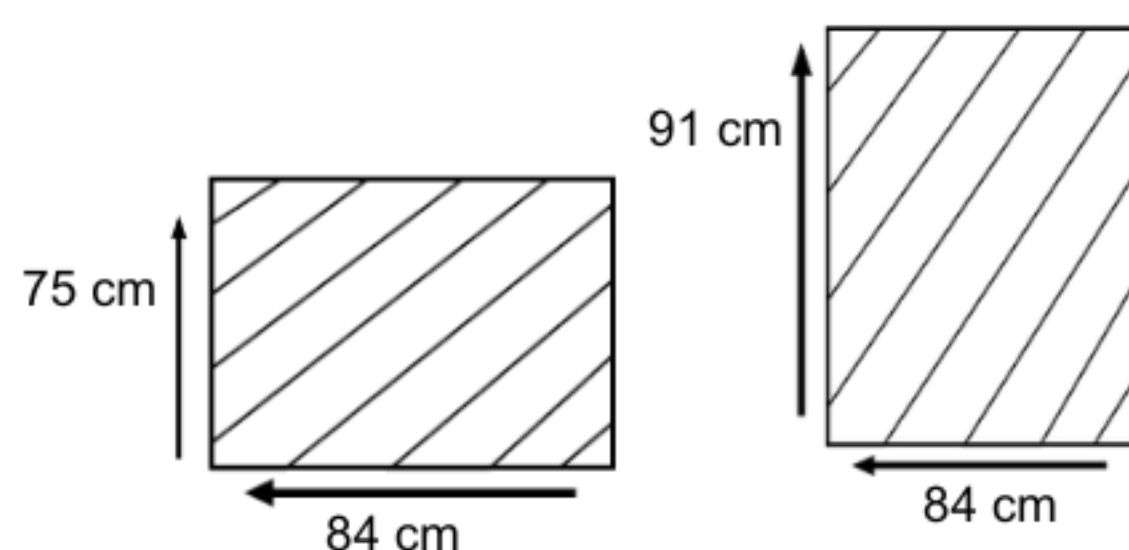

PACKAGING

Volume : 0.5733 m3
Packing : 1 / box

SYNTHETIC WICKER

Rehau

Viro

CUSHION FABRICS