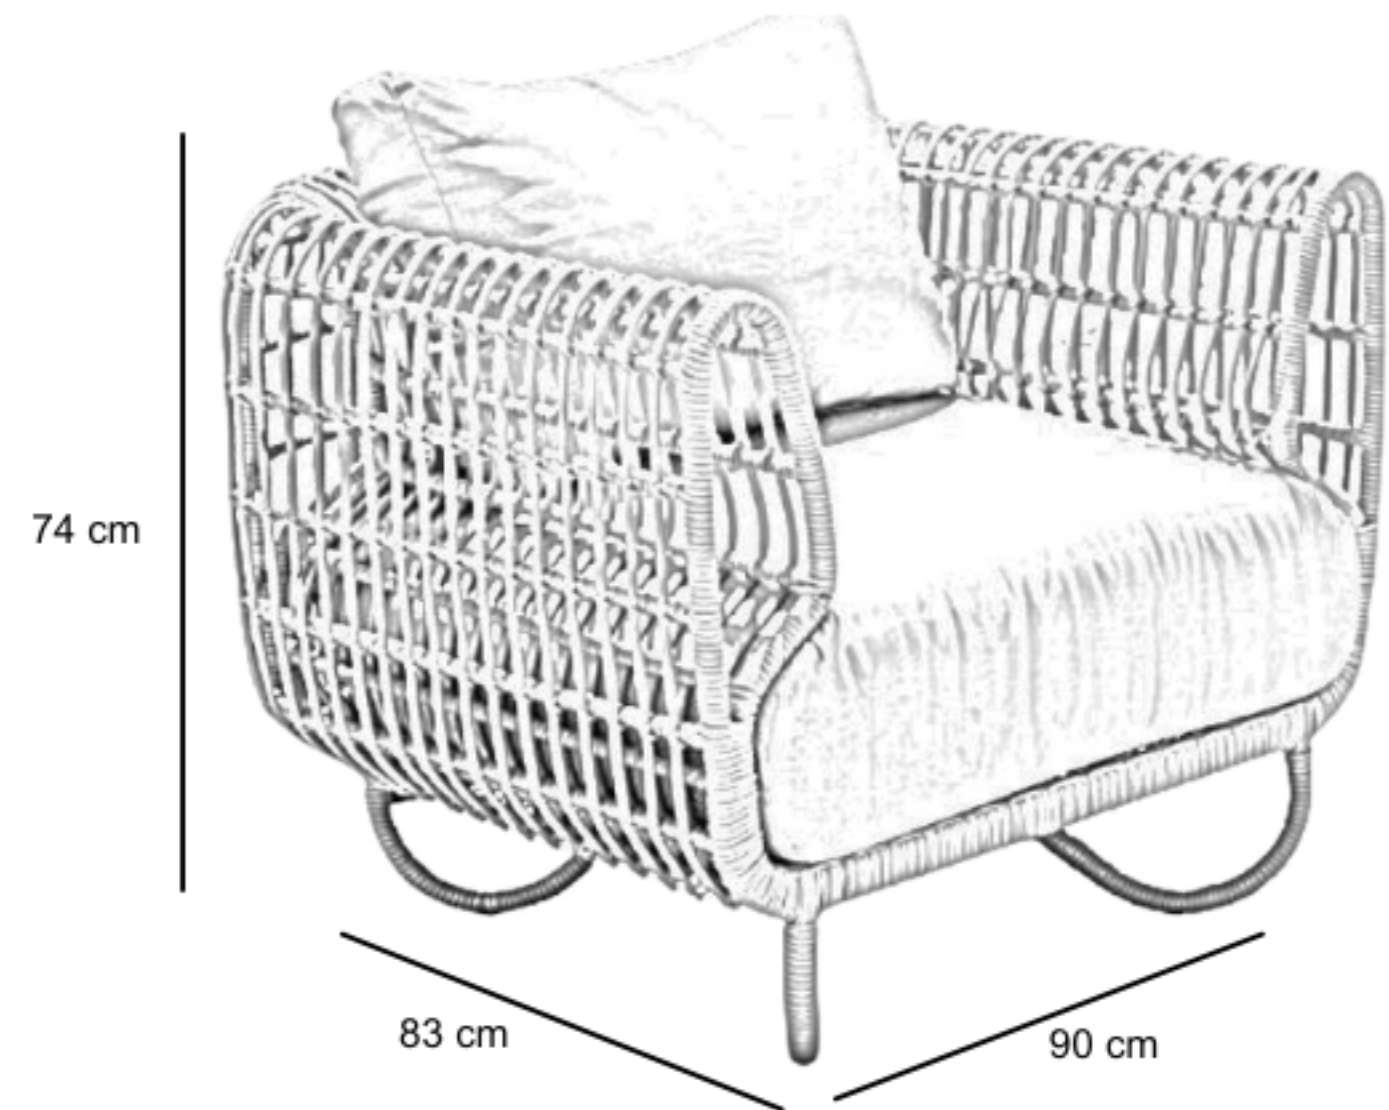

# EYRIE SOFA 1 SEATER

ERY-S1S-STD

## DIMENSIONS

Total Width: 90 cm  
Total Depth: 83 cm  
Total Height: 74 cm  
Seat Height : 42 cm