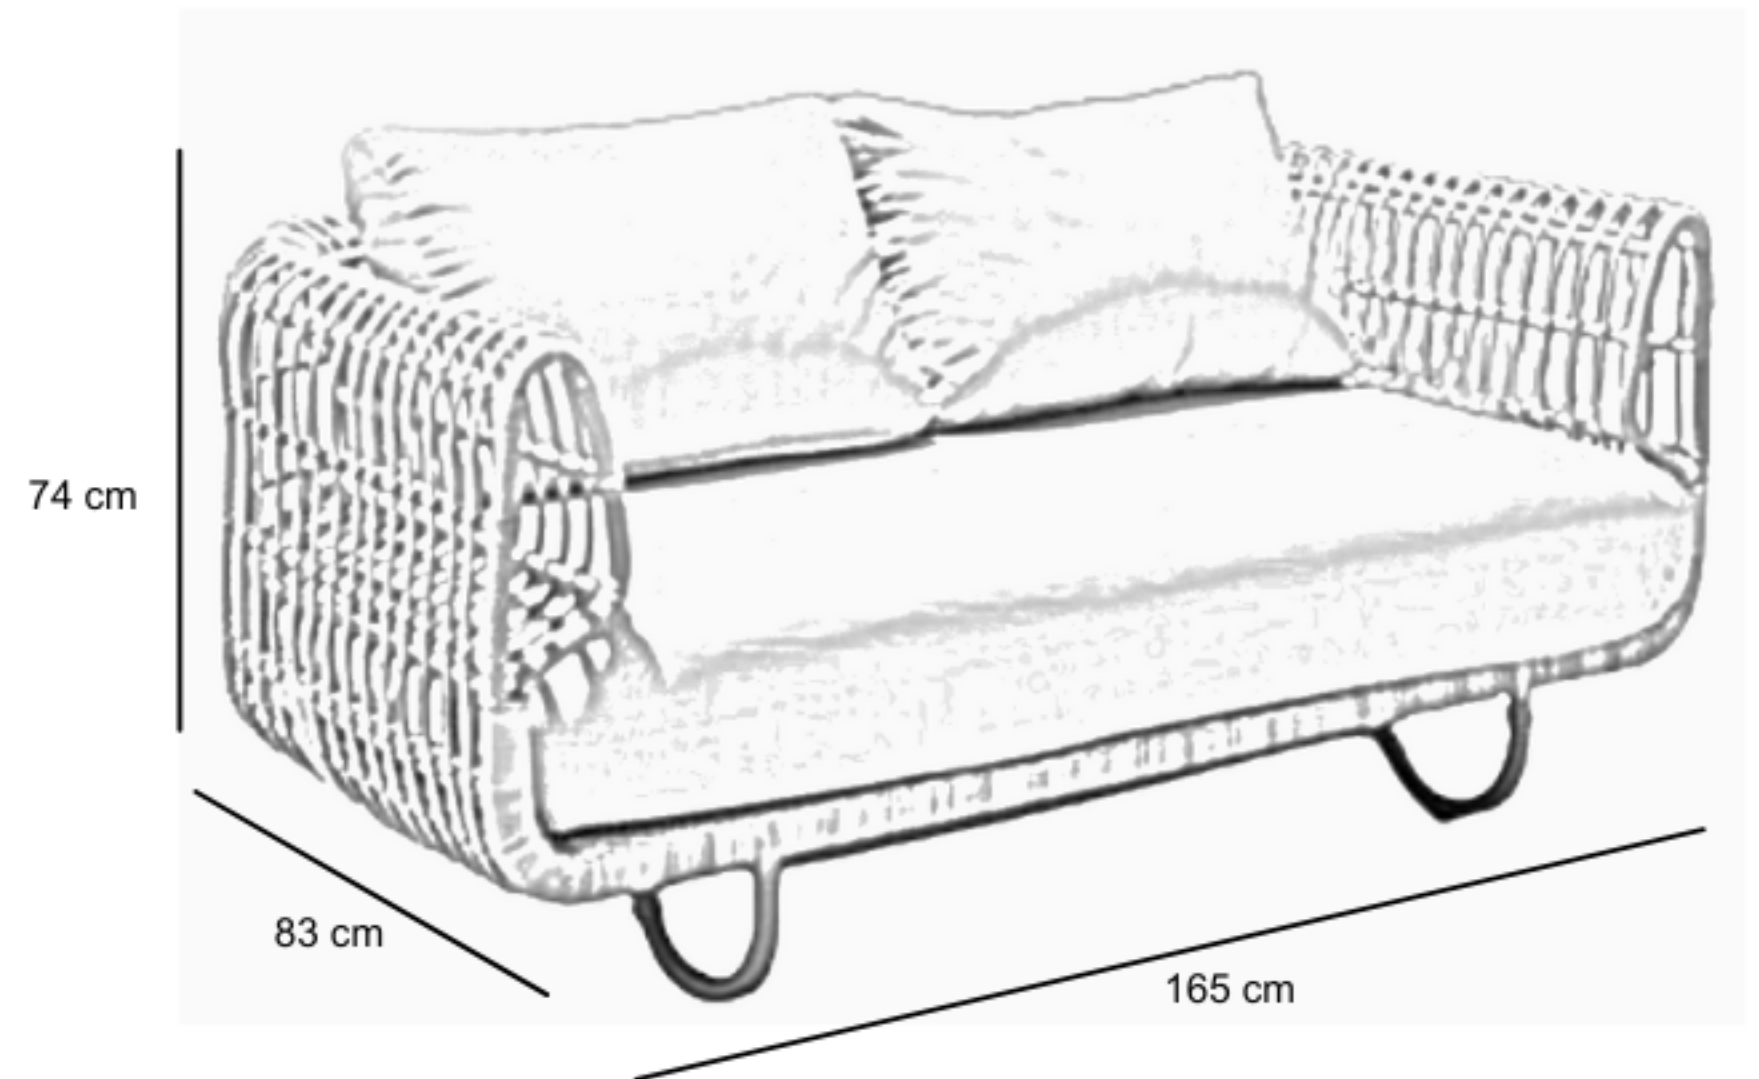

EYRIE SOFA 2 SEATER

ERY-S2S-STD

DESCRIPTION

Experience the artistry and craftsmanship of the EYRIE outdoor collection, and let it transport you to a realm of unparalleled comfort and style. With its enduring allure and ability to create an oasis of tranquility, this collection is a testament to the perfect combination between functionality and aesthetic appeal. Indulge in the simple pleasures of outdoor living and elevate your space with the breathtaking beauty of EYRIE.

DIMENSIONS

Total Width: 165 cm
 Total Depth: 83 cm
 Total Height: 74 cm
 Seat Height : 42 cm

PACKAGING

Volume : 1.0458 m³
 Packing : 1 / box

SYNTHETIC WICKER

Rehau

Cappuccino

Black