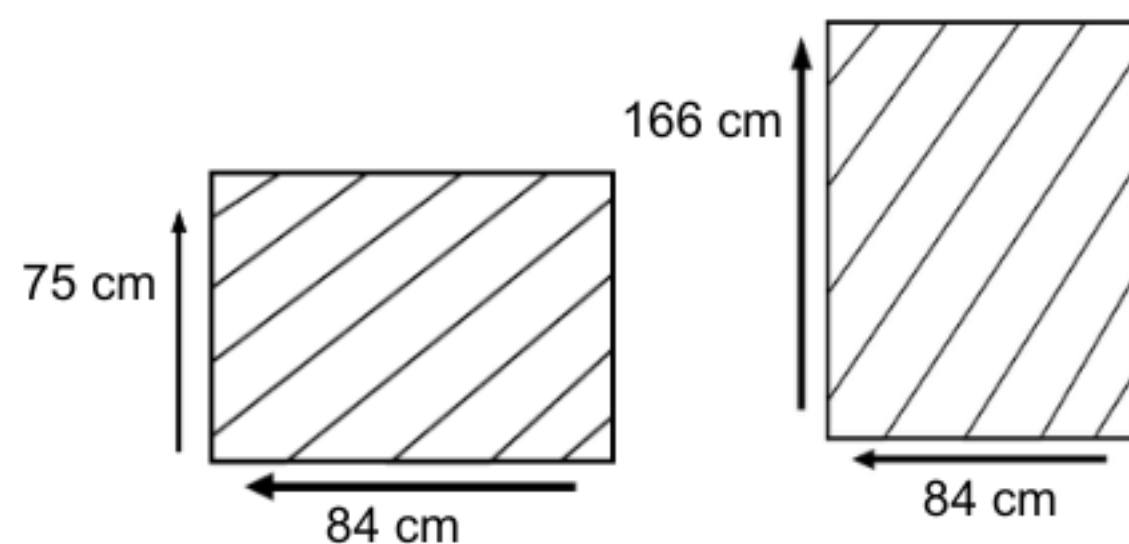

DIMENSIONS

Total Width: 165 cm
 Total Depth: 83 cm
 Total Height: 74 cm
 Seat Height : 42 cm

PACKAGING

Volume : 1.0458 m³
 Packing : 1 / box

SYNTHETIC WICKER

Rehau

Cappuccino

Black