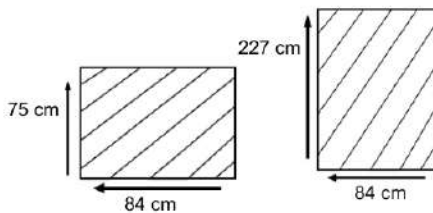

DIMENSIONS

Total Width: 226 cm
 Total Depth: 83 cm
 Height: 74 cm

PACKAGING

Weight : kg
 Volume : 1.4301 m³
 Packing : 1 / box

SYNTHETIC WICKER

Rehau

Cappuccino

Black