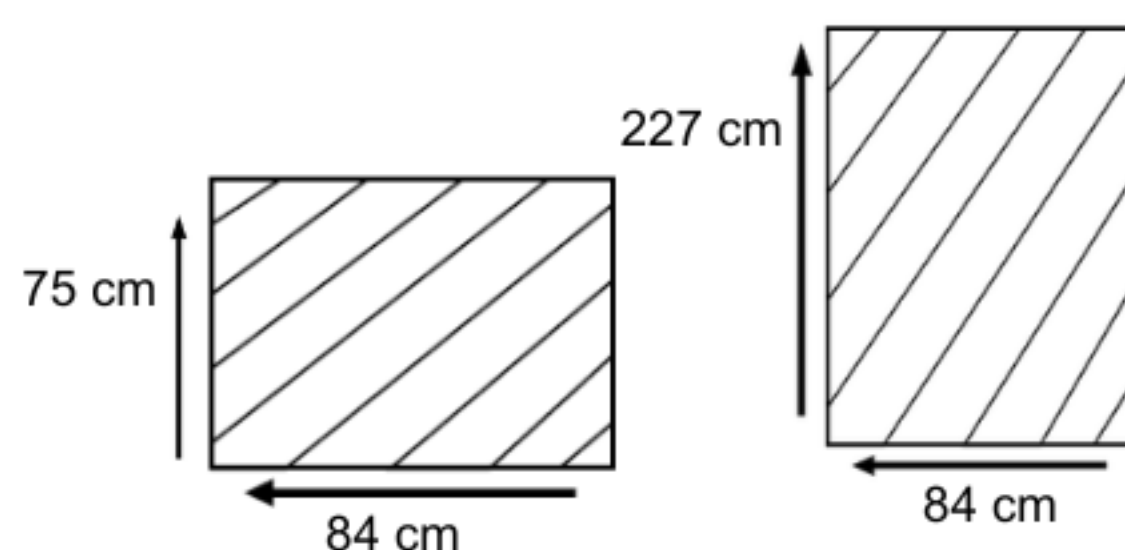

DIMENSIONS

Total Width: 226 cm
Total Depth: 83 cm
Total Height: 74 cm
Seat Height: 42 cm

PACKAGING

Volume : 1.4301 m3
Packing : 1 / box

SYNTHETIC WICKER

Rehau

Cappuccino

Black