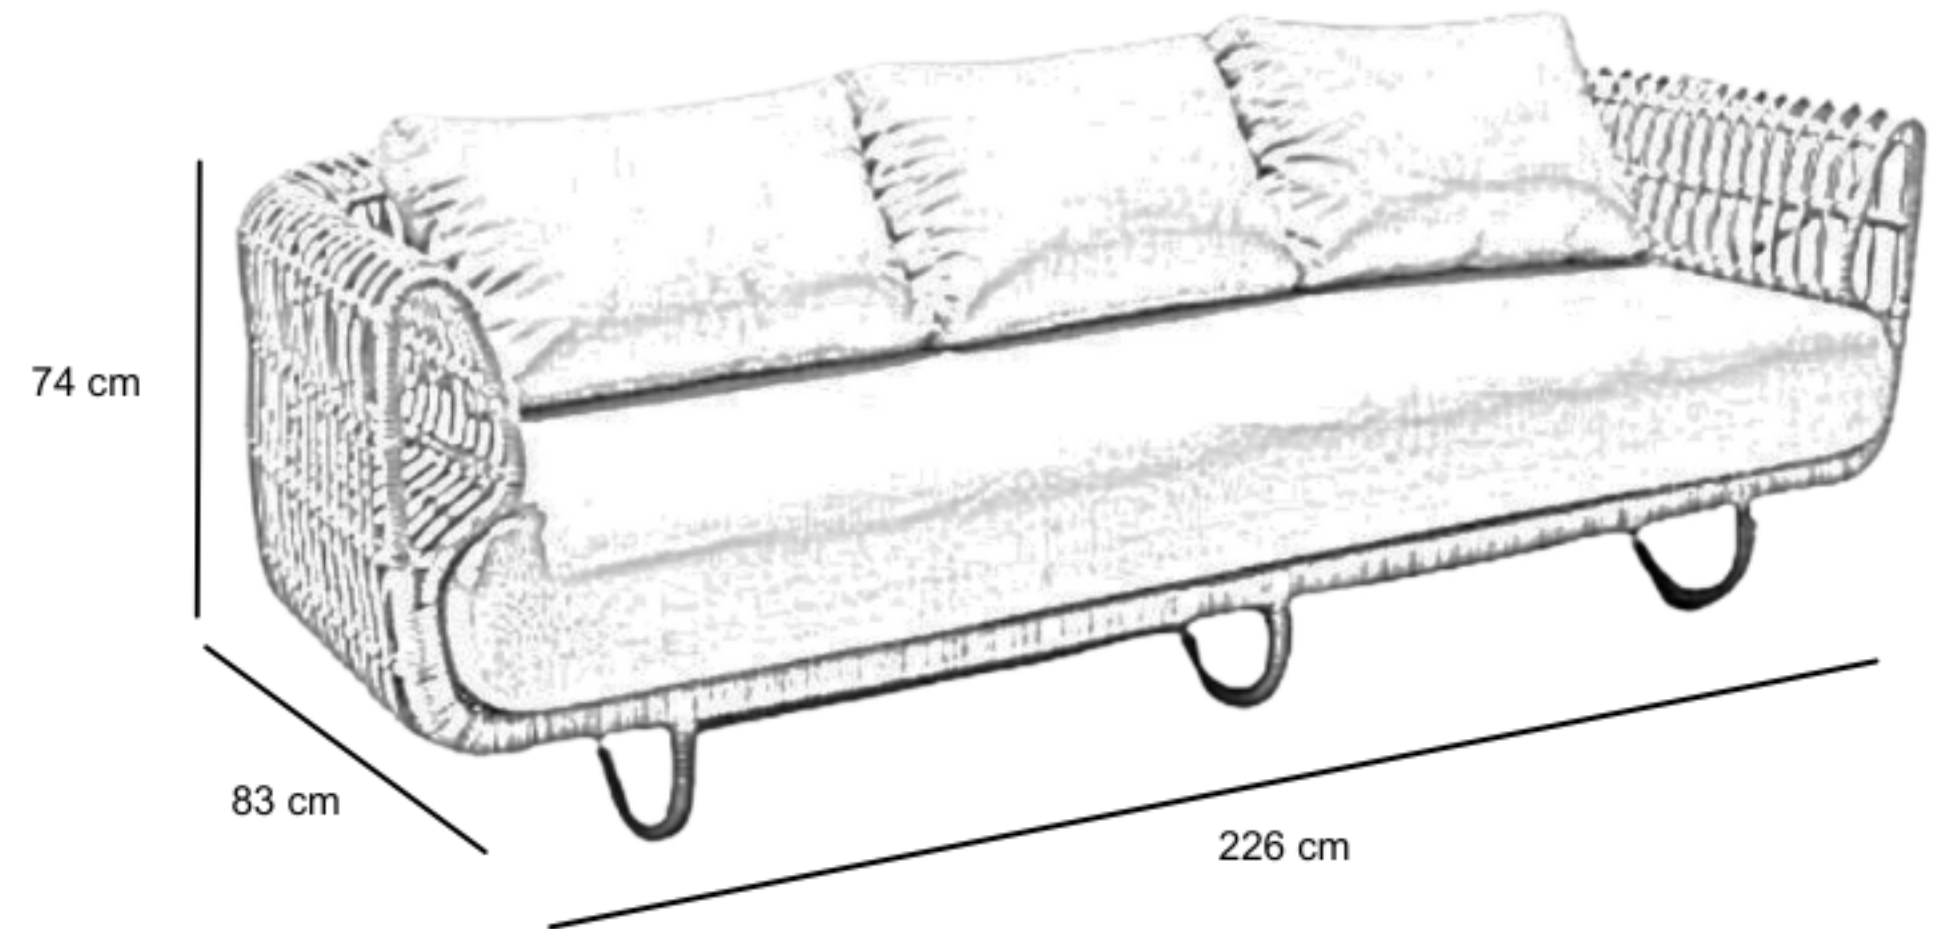

EYRIE SOFA 3 SEATER

ERY-S3S-STD

DESCRIPTION

Experience the artistry and craftsmanship of the EYRIE outdoor collection, and let it transport you to a realm of unparalleled comfort and style. With its enduring allure and ability to create an oasis of tranquility, this collection is a testament to the perfect combination between functionality and aesthetic appeal. Indulge in the simple pleasures of outdoor living and elevate your space with the breathtaking beauty of EYRIE.

DIMENSIONS

Total Width: 226 cm
Total Depth: 83 cm
Total Height: 74 cm
Seat Height: 42 cm

PACKAGING

Volume : 1.4301 m3
Packing : 1 / box

SYNTHETIC WICKER

Rehau

Cappuccino

Black