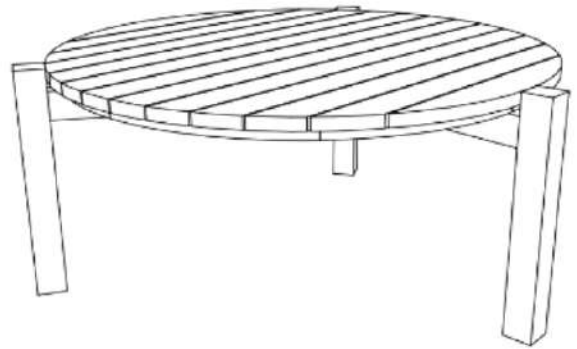

FLORENCE COFFEE TABLE D50

FCT50-NAT

DESCRIPTION

The Florence Coffee table is inspired by Scandinavian design. Suitable for outdoor use at slow dining cafes, gardens and patios. Simple but sturdy construction with traditional craftsmanship. 100% Genuine Teak Timber

FINISHING

AM I - Stain

Teak Brown

Natural

Teak Oil

DIMENSIONS

Diameter : 50 cm

Height: 45 cm