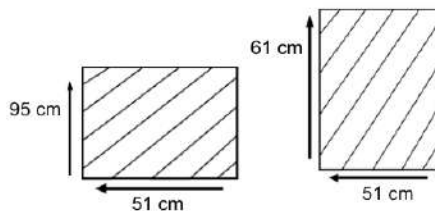

DIMENSIONS

Total Width: 59 cm
Total Depth: 49 cm
Height: 93 cm
Seat Height: 45 cm

PACKAGING

Weight : 4 kg / unit
Volume : m3
Packing : 1 / box

FINISHING

AM I - Stain

Teak Brown

Natural