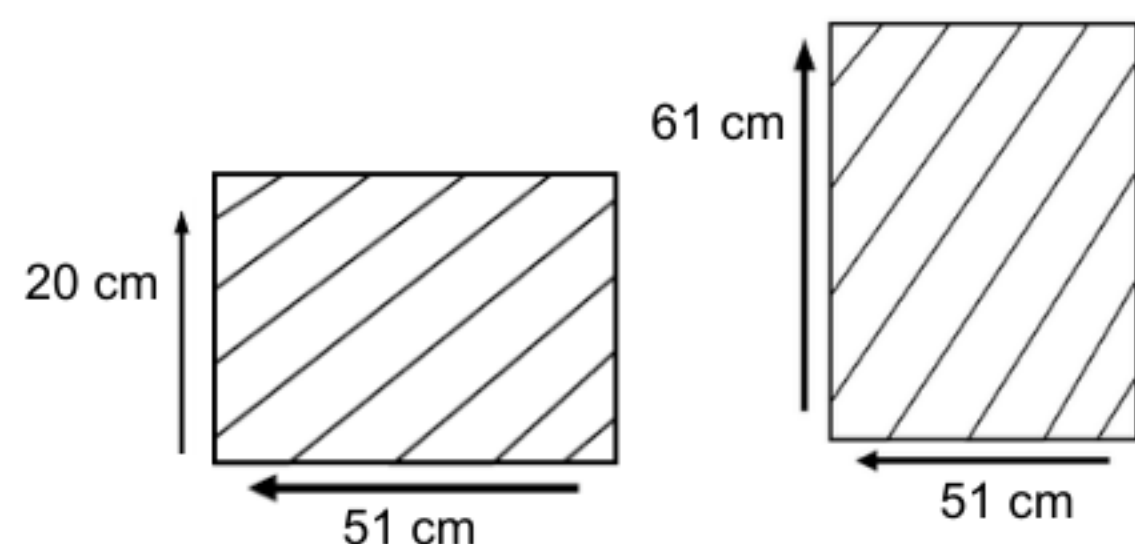

PACKAGING

Weight : 4 kg / unit
Packing : 1 / box

FINISHING

AM I - Stain

Teak Brown

Natural

Teak Oil