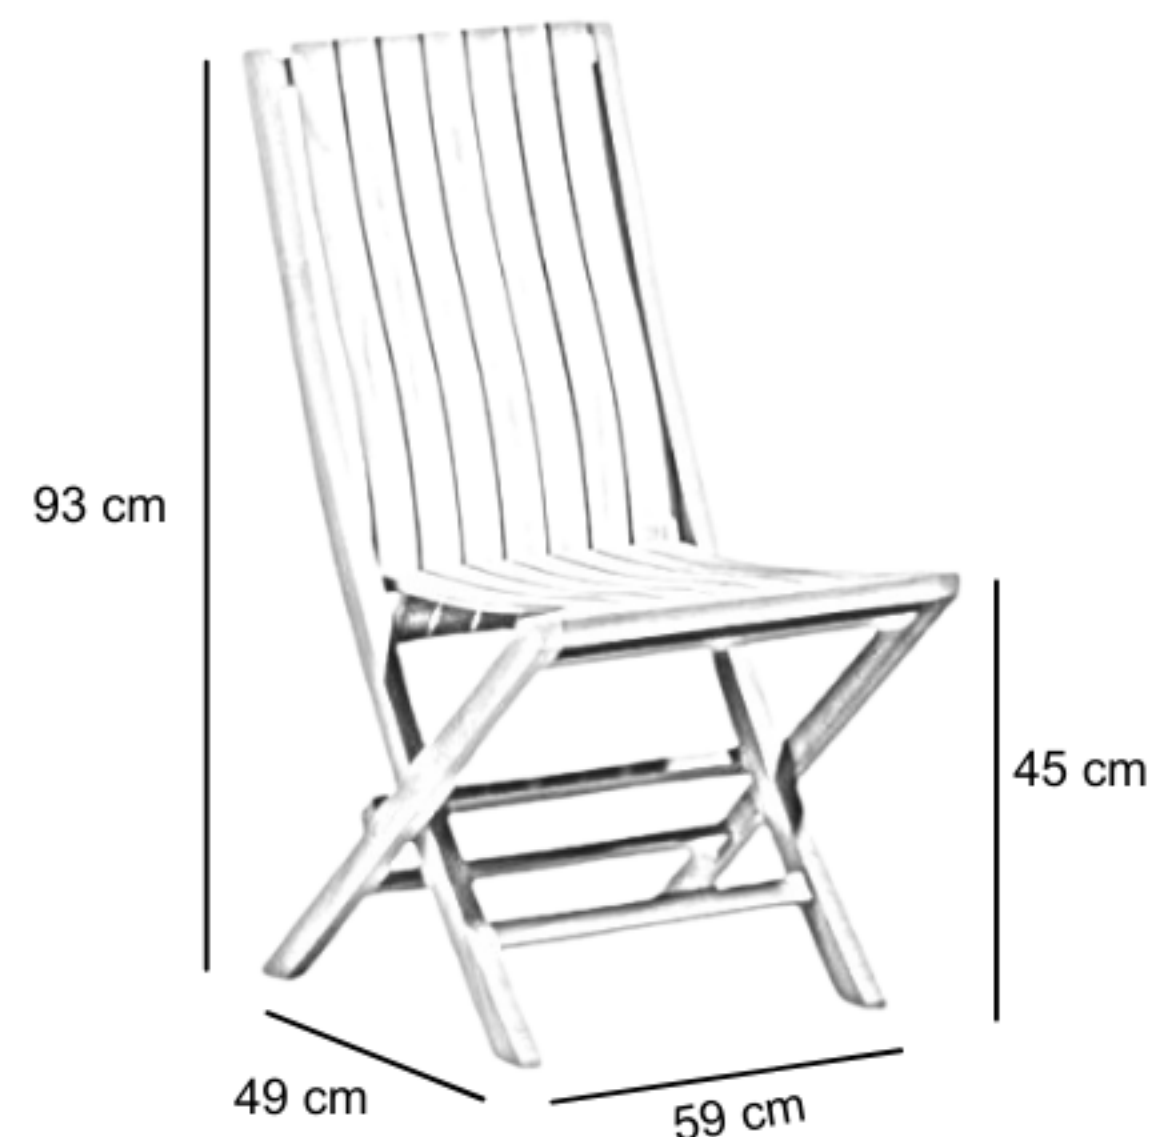

# FLORENCE FOLDING CHAIR

FC38-NAT-STD

## DESCRIPTION

Ideal for storage, small spaces and transporting to picnics. Made using carefully selected solid teak wood to meet the highest quality standards. Goes well with most of our teak dining tables.

## DIMENSIONS

Total Width: 59 cm  
Total Depth: 49 cm  
Height: 93 cm  
Seat Height: 45 cm