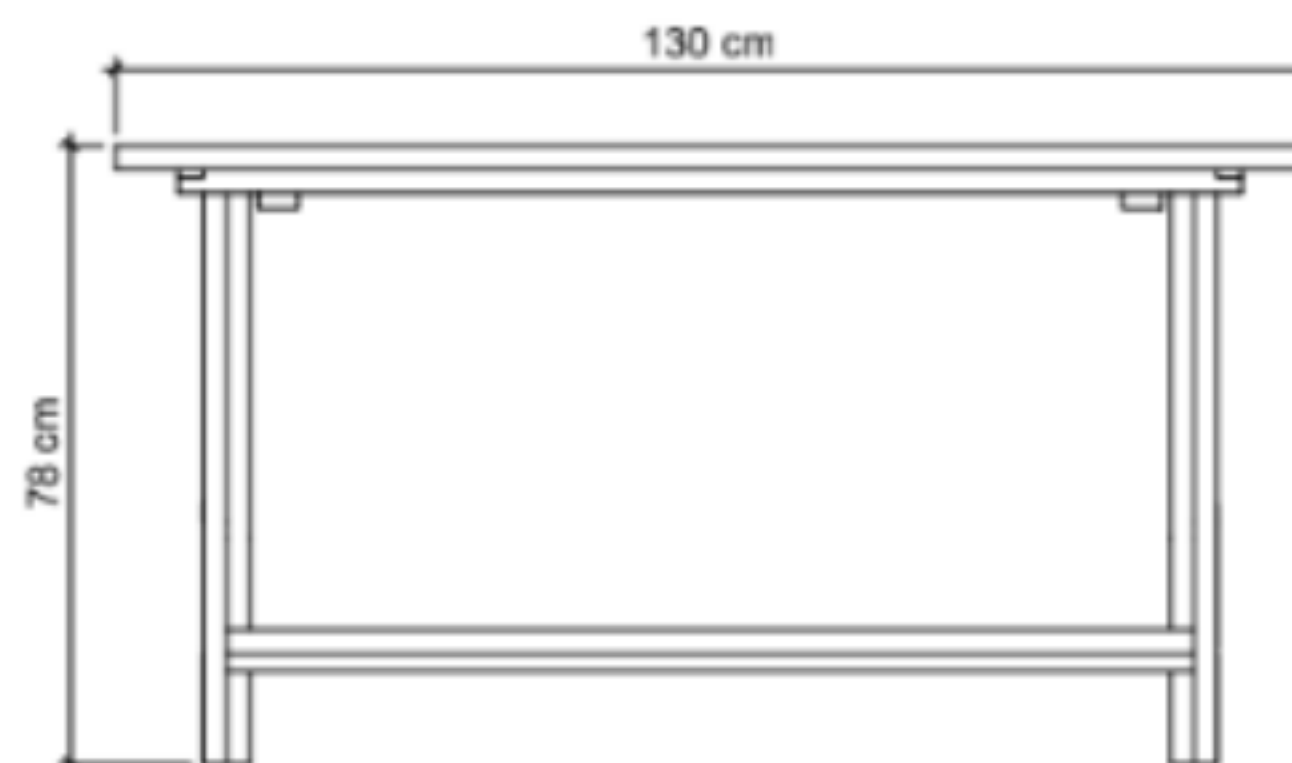

E FOLDING TABLE L130

HOD97-NAT-R130

DESCRIPTION

Simple, elegant and economical yet durable and made for heavy-duty outdoor use. Perfect for a small and medium sized patio or porch in a home or a restaurant. It has an easy folding mechanism and takes very low storage space. All our outdoor chairs suit this dining table. Material: Solid Teak Wood

DIMENSIONS

Total Width: 130 cm

Total Depth: 85 cm

Height: 78 cm

PACKAGING

Weight : 15 kg

Packing : 1 / box

FINISHING