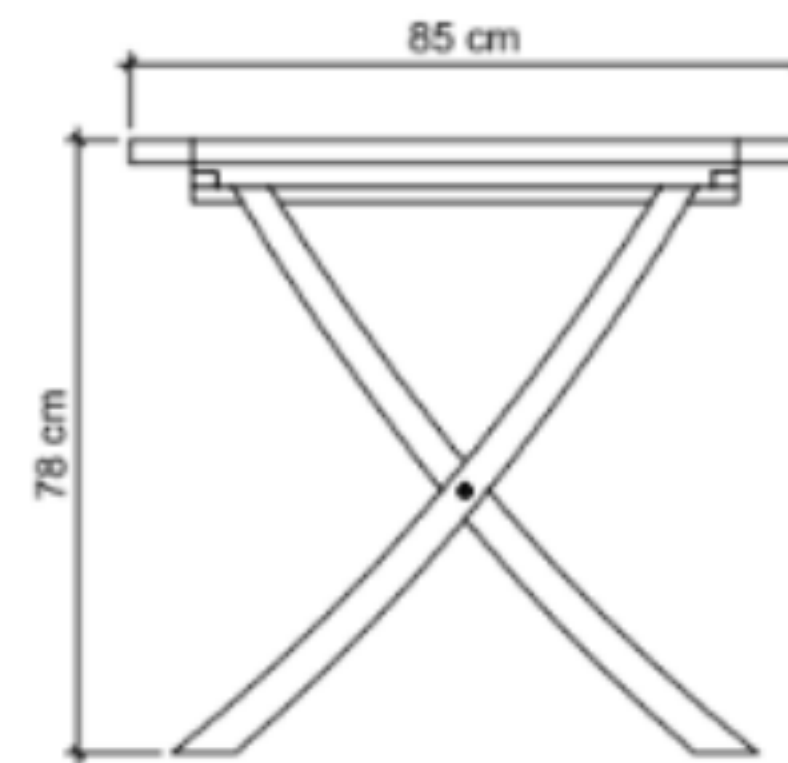

E FOLDING TABLE L130

HOD97-NAT-R130

DESCRIPTION

Simple, elegant and economical yet durable and made for heavy-duty outdoor use. Perfect for a small and medium sized patio or porch in a home or a restaurant. It has an easy folding mechanism and takes very low storage space. All our outdoor chairs suit this dining table. Material: Solid Teak Wood

DIMENSIONS

Total Width: 130 cm

Total Depth: 85 cm

Height: 78 cm

PACKAGING

Weight : 15 kg

Packing : 1 / box

FINISHING