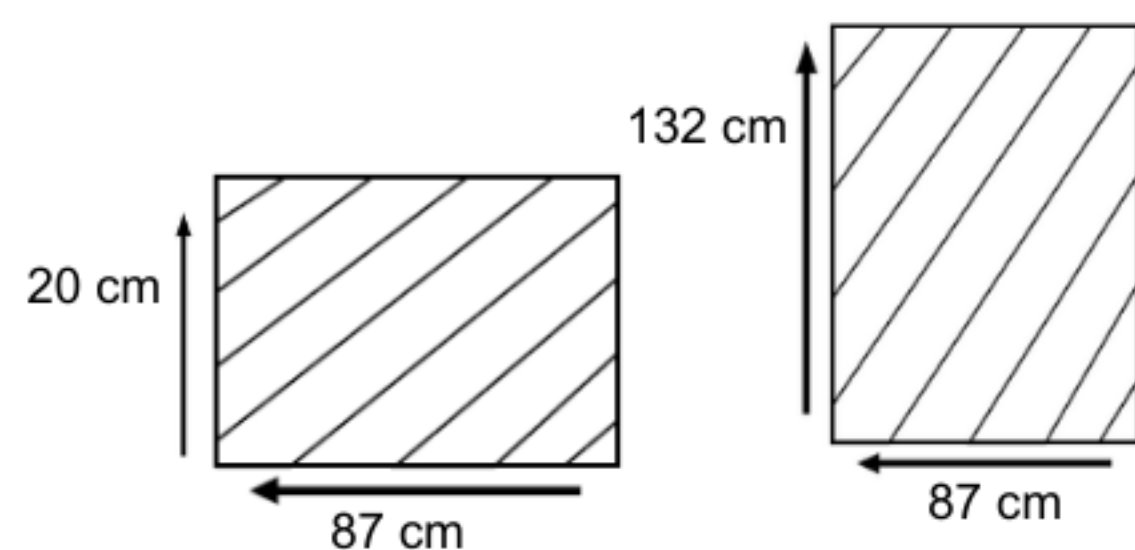

DIMENSIONS

Total Width: 130 cm

Total Depth: 85 cm

Height: 78 cm

PACKAGING

Weight : 15 kg

Packing : 1 / box

FINISHING