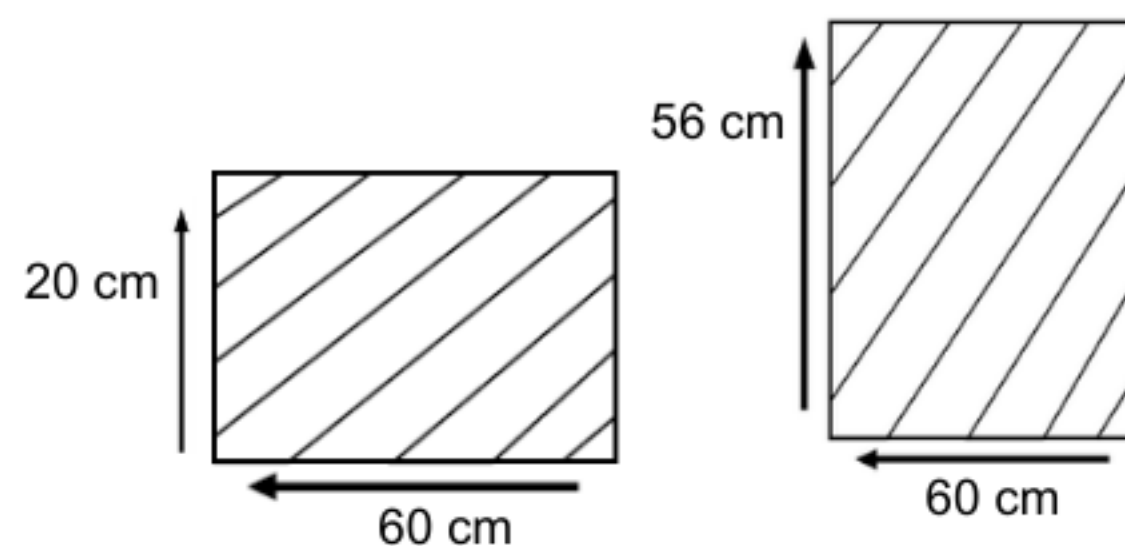

PACKAGING

Packing : 1 / box

FINISHING

AM I - Stain

Teak Brown

Natural

Teak Oil

CUSHION FABRICS

110
Maroon Red

044
Pacific Blue

230
Green Leaf

050
Bright Yellow

5403
Jockey Red

5404
Cappuccino

5476
Hearther Beige

5446
Forest Green

4610
Turquoise

5401
Pacific Blue