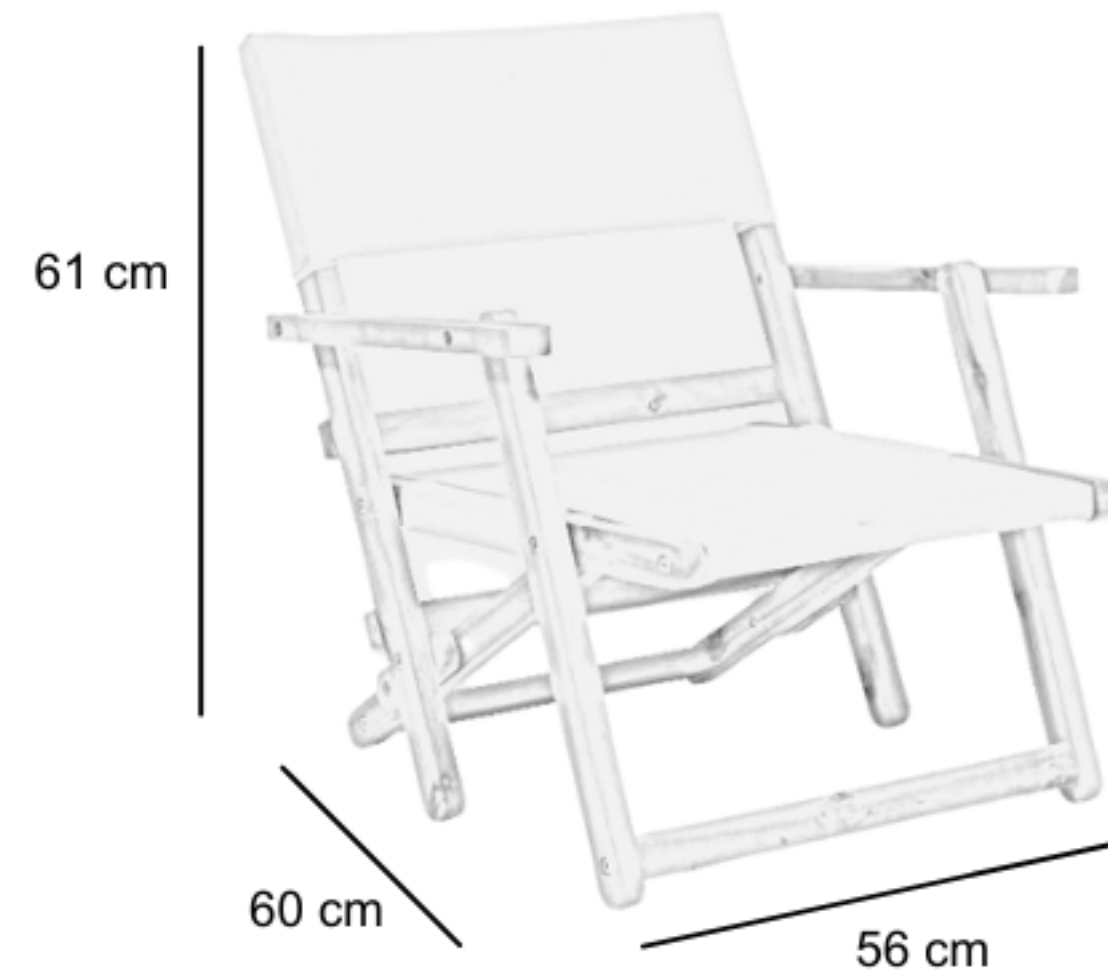

# FOLDING CAMPING CHAIR

FCPC-STD

## DESCRIPTION

Introducing our Folding Camping Chair, meticulously crafted with a sturdy teakwood frame and adorned with 100% dyed acrylic fabric, offering the perfect blend of durability, style, and comfort for your outdoor adventures.

## DIMENSIONS

Total Width: 56 cm  
Total Depth: 60 cm  
Height: 61 cm