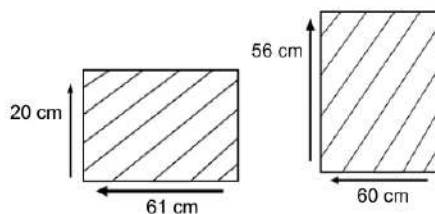

DIMENSIONS

Total Width: 56 cm
 Total Depth: 60 cm
 Height: 61 cm

PACKAGING

Weight : kg
 Volume : m3
 Packing : 1 / box

FINISHING

AM I - Stain

Teak Brown

Natural