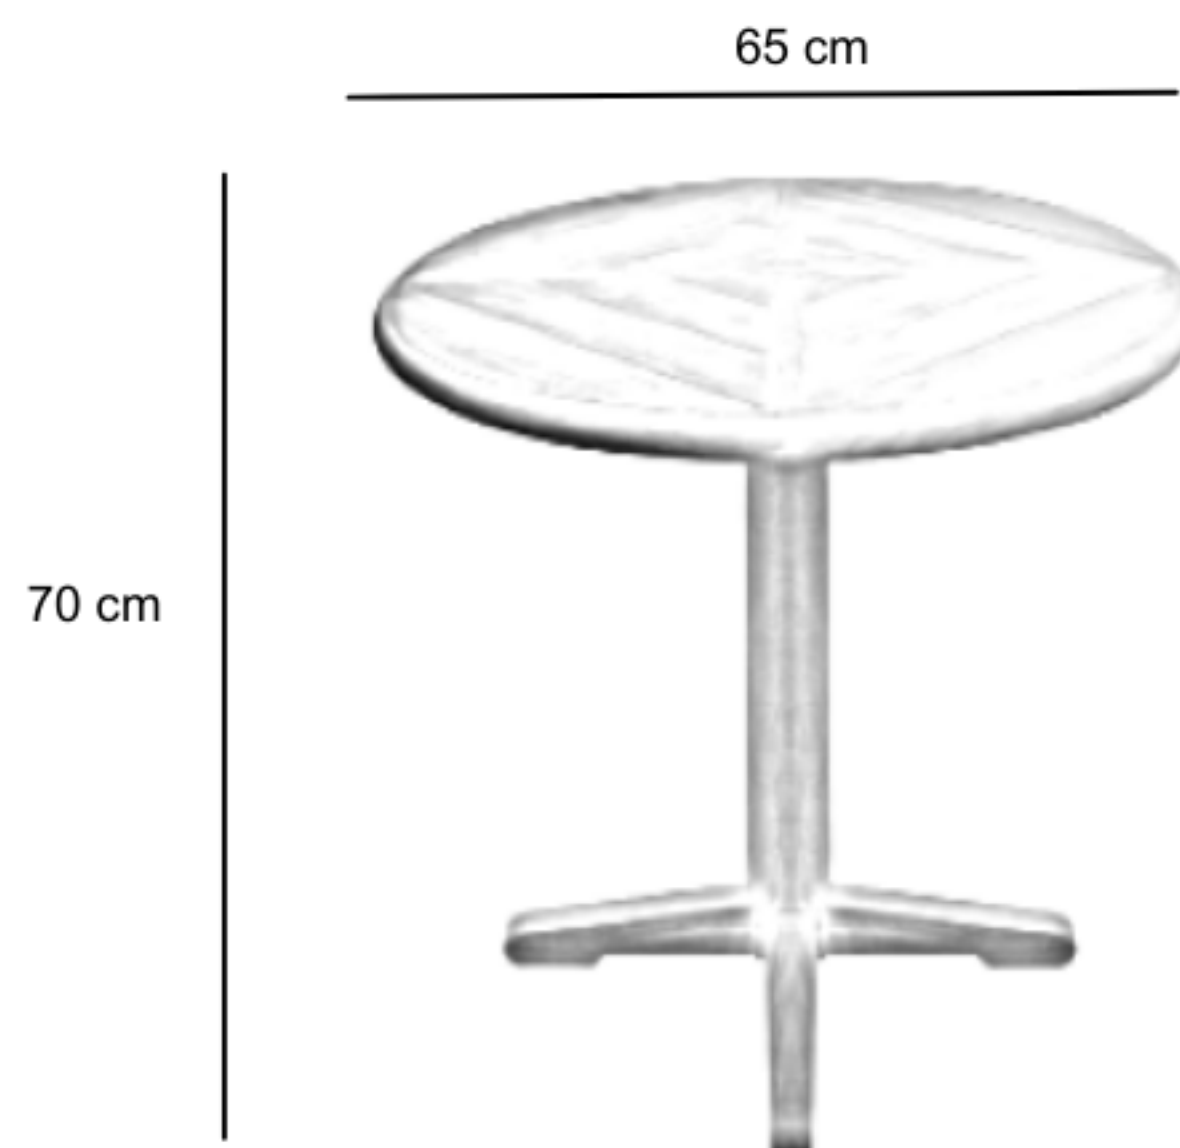

GEORGIAN TABLE D60

GWT100-NAT-D60

DESCRIPTION

Crafted by master craftsmen with attention to detail, from hand selected and kiln dried timber. Perfect for outdoor dining areas where space comes at a premium. Teak wood being extremely long lasting is the optimal choice for commercial outdoor furniture. Never too hot or too cold to the touch. Easily portable.

FINISHING

AM I - Stain

Teak Brown

Natural

Teak Oil

DIMENSIONS

Diameter : 65 cm

Height: 70 cm