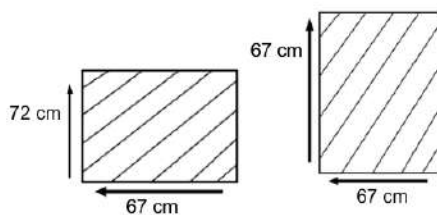

PACKAGING

Weight : 13 kg
Volume : m3
Packing : 1 / box

FINISHING