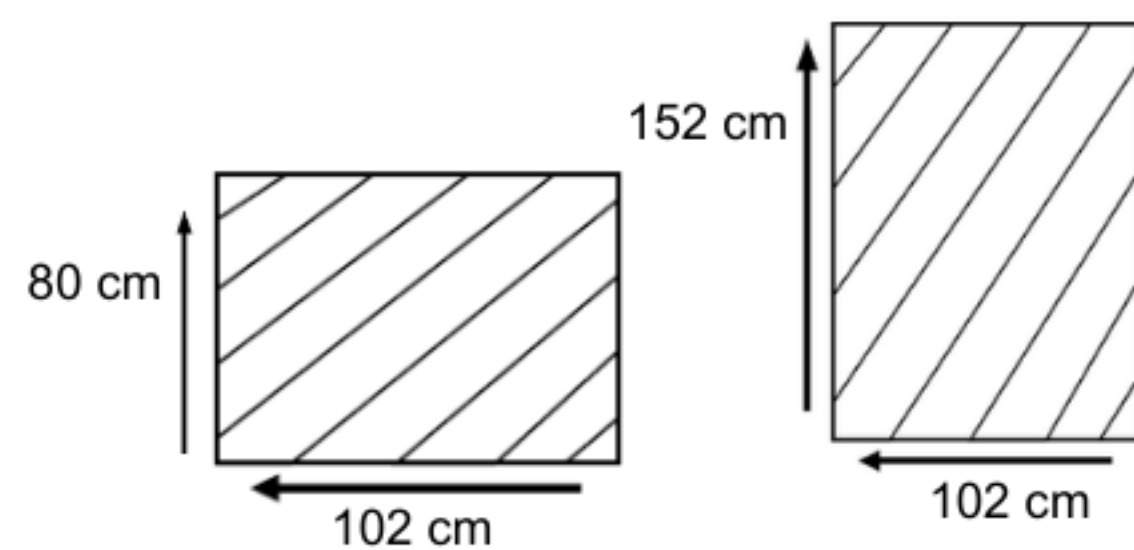

PACKAGING

Volume : 0.19 m3
Packing : 1 / box

SYNTHETIC WICKER

Rehau

Viro

CUSHION FABRICS

Sunproof

Rehau