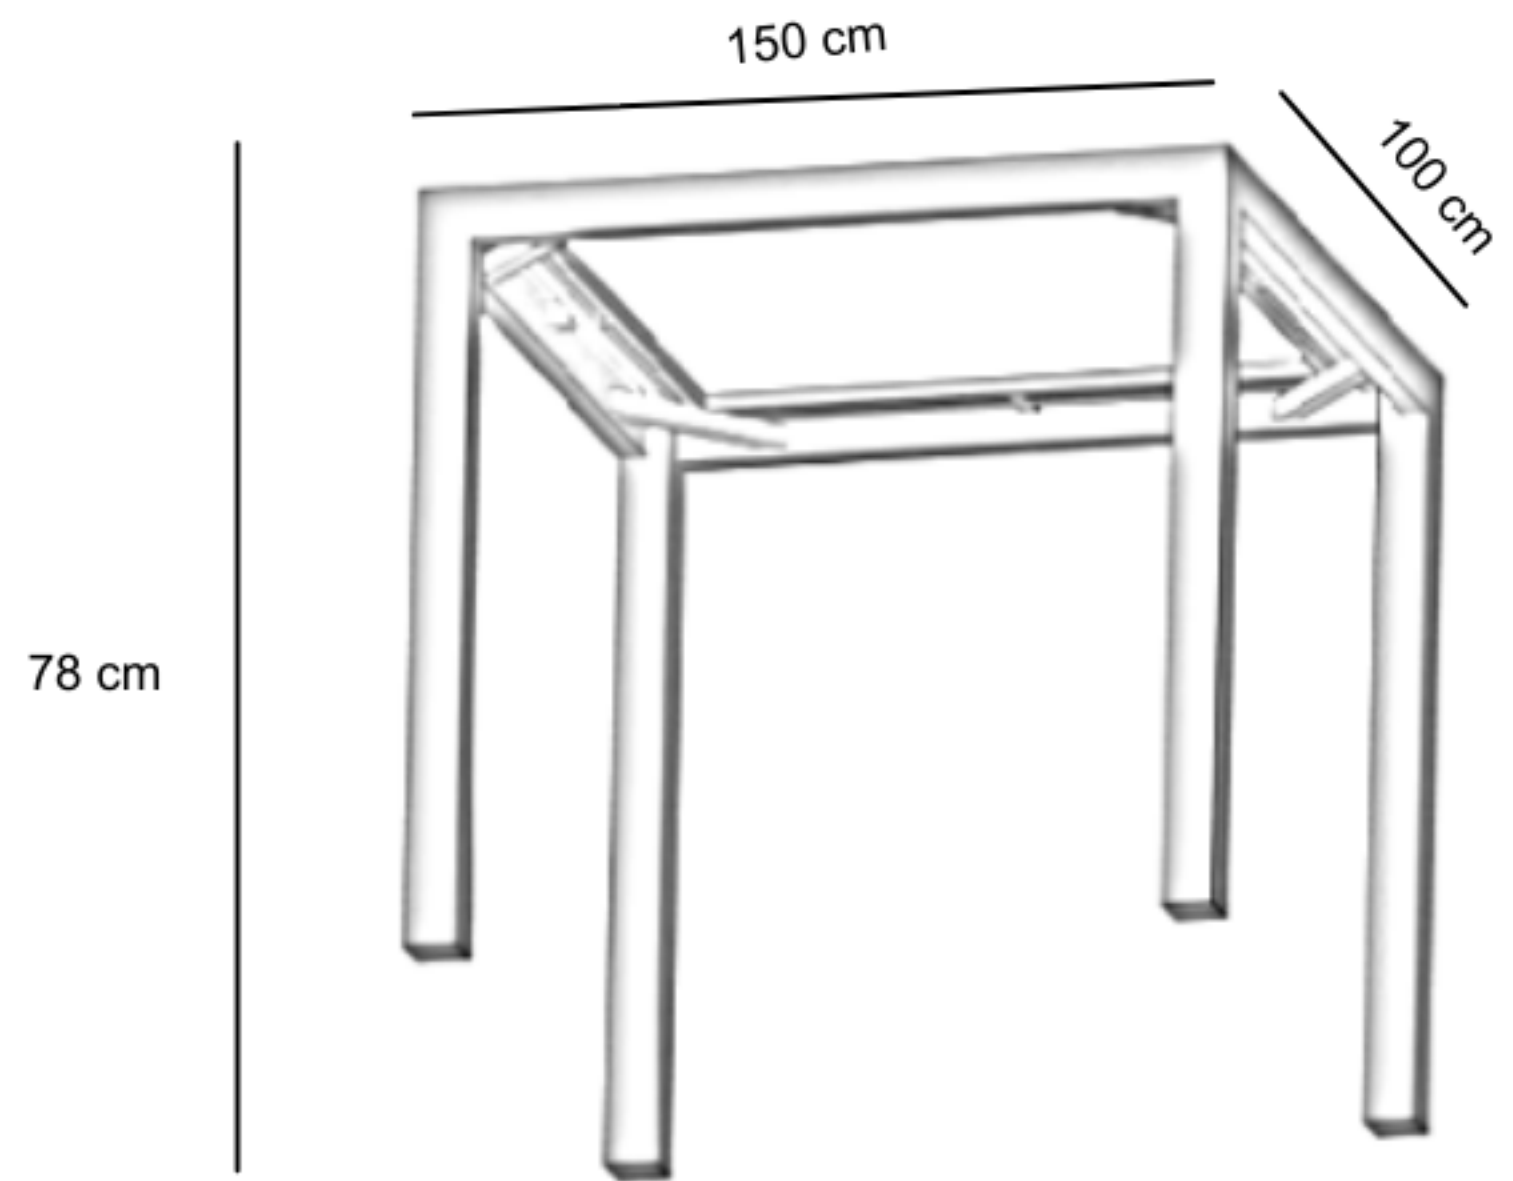

# HAWAII GLASSTOP TABLE L150

HOD1096-SR-S150

## DESCRIPTION

Rehau fiber woven on durable aluminum frame. Any chair from our collection can be chosen to match with the table. Comes with a choice of full top weaving with 6mm tempered glass top or 6mm transparent tempered glass glass top with weaving.

## DIMENSIONS

Total Width: 150 cm  
Total Depth: 100 cm  
Height: 78 cm