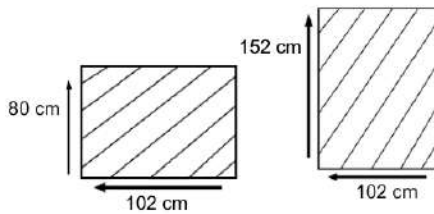

HAWAII GLASSTOP TABLE S150

HOD1094-SR-S150

DESCRIPTION

Rehau fiber woven on durable aluminum frame. Any chair from our collection can be chosen to match with the table. Comes with a choice of full top weaving with 6mm tempered glass top or 6mm transparent tempered glass glass top with weaving.

DIMENSIONS

Total Width: 150 cm
 Total Depth: 100 cm
 Height: 78 cm

PACKAGING

Weight : kg
 Volume : 0.19 m3
 Packing : 1 / box

SYNTHETIC WICKER

Rehau

Cappuccino

Black