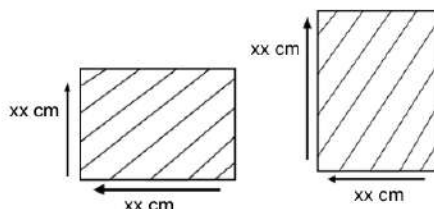

HAWAII GLASSTOP TABLE S180

HOD1094-SR-S180

DESCRIPTION

Rehau fiber woven on durable aluminum frame. Any chair from our collection can be chosen to match with the table. Comes with a choice of full top weaving with 6mm tempered glass top or 6mm transparent tempered glass glass top with weaving.

DIMENSIONS

Total Width: 180 cm
 Total Depth: 100 cm
 Height: 78 cm

PACKAGING

Weight : kg
 Volume : 0.26 m3
 Packing : 1 / box

SYNTHETIC WICKER

Rehau

Cappuccino

Black