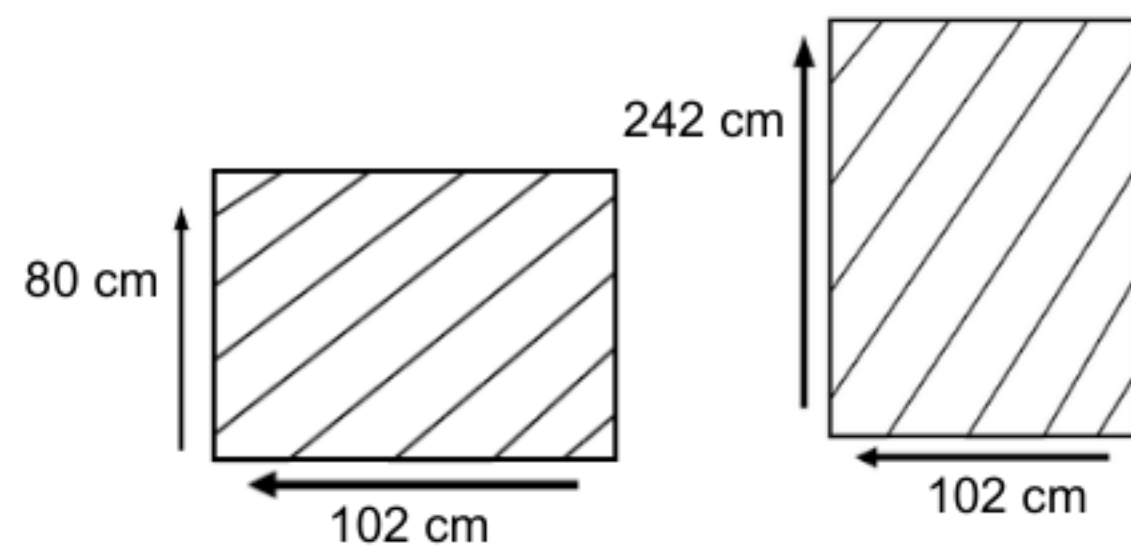

PACKAGING

Volume : 0.35 m3
Packing : 1 / box