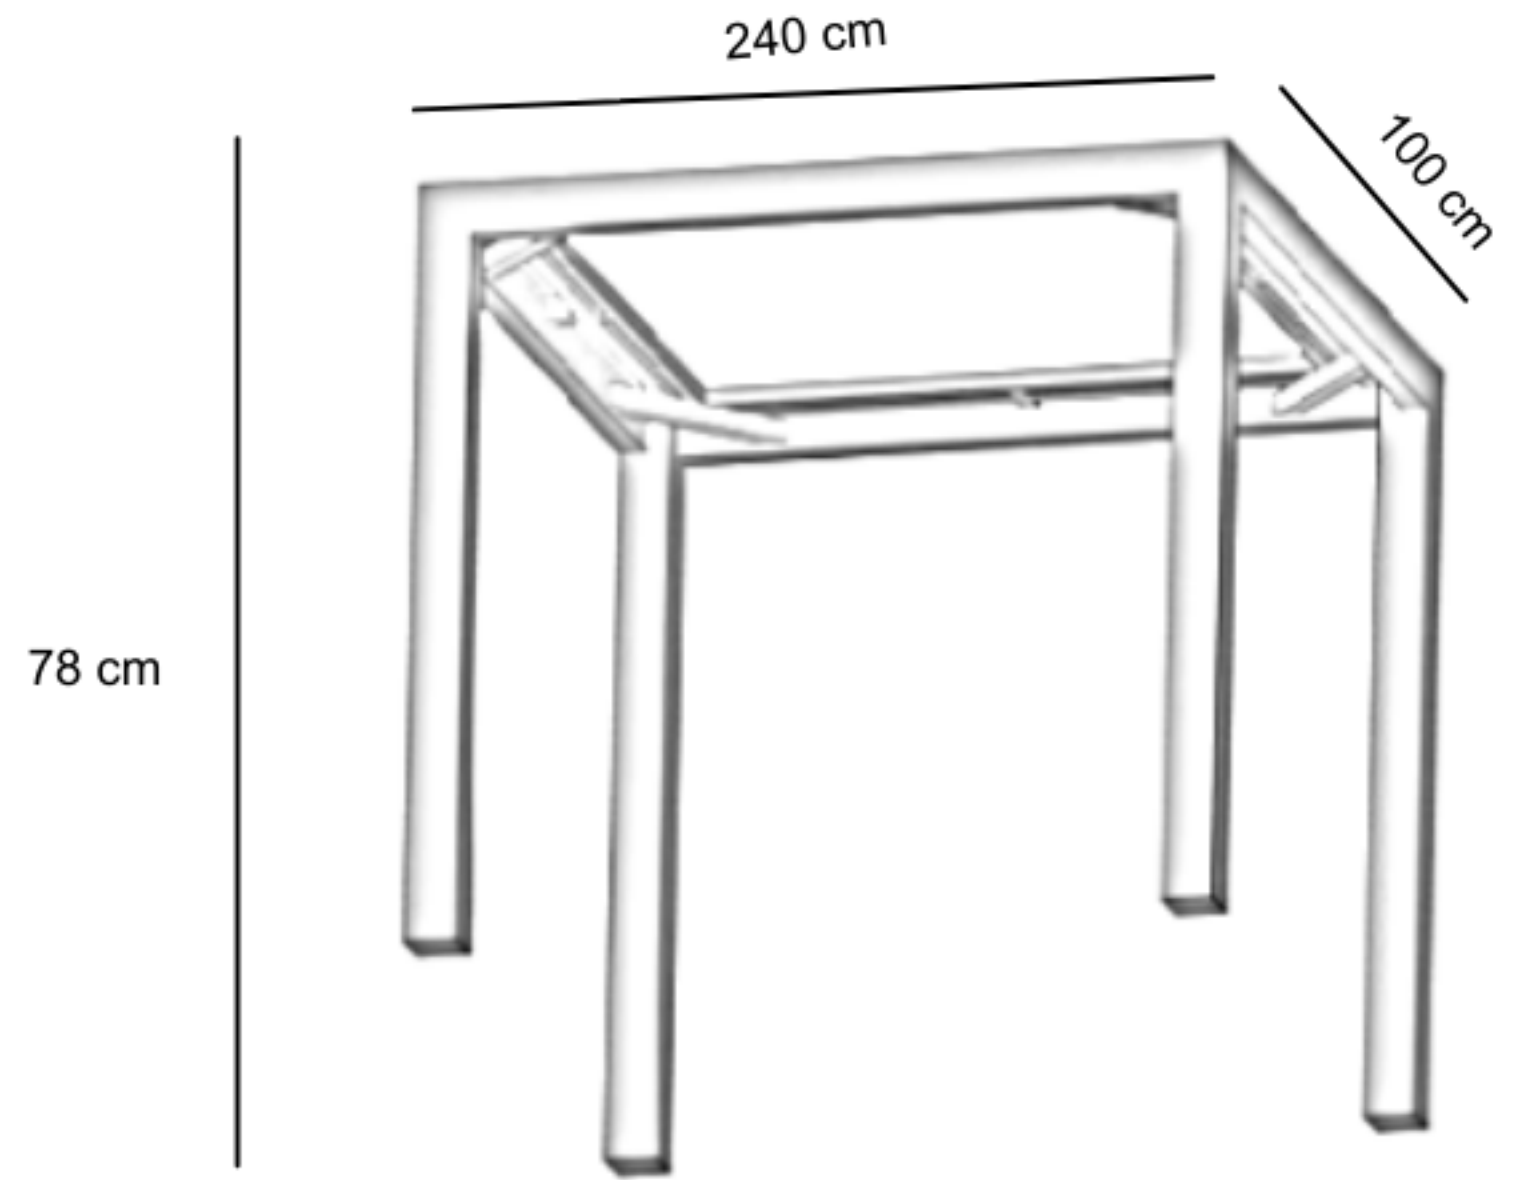

# HAWAII GLASSTOP TABLE L240

HOD10910-SR-S240

## DESCRIPTION

Rehau fiber woven on durable aluminum frame. Any chair from our collection can be chosen to match with the table. Comes with a choice of full top weaving with 6mm tempered glass top or 6mm transparent tempered glass glass top with weaving.

## DIMENSIONS

Total Width: 240 cm  
 Total Depth: 100 cm  
 Height: 78 cm