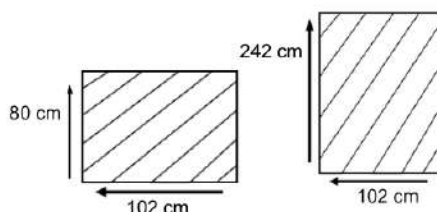

HAWAII GLASSTOP TABLE S240

HOD1094-SR-S240

DESCRIPTION

Rehau fiber woven on durable aluminum frame. Any chair from our collection can be chosen to match with the table. Comes with a choice of full top weaving with 6mm tempered glass top or 6mm transparent tempered glass glass top with weaving.

DIMENSIONS

Total Width: 240 cm
 Total Depth: 100 cm
 Height: 78 cm

PACKAGING

Weight : kg
 Volume : 0.35 m3
 Packing : 1 / box

SYNTHETIC WICKER

Rehau

Cappuccino

Black