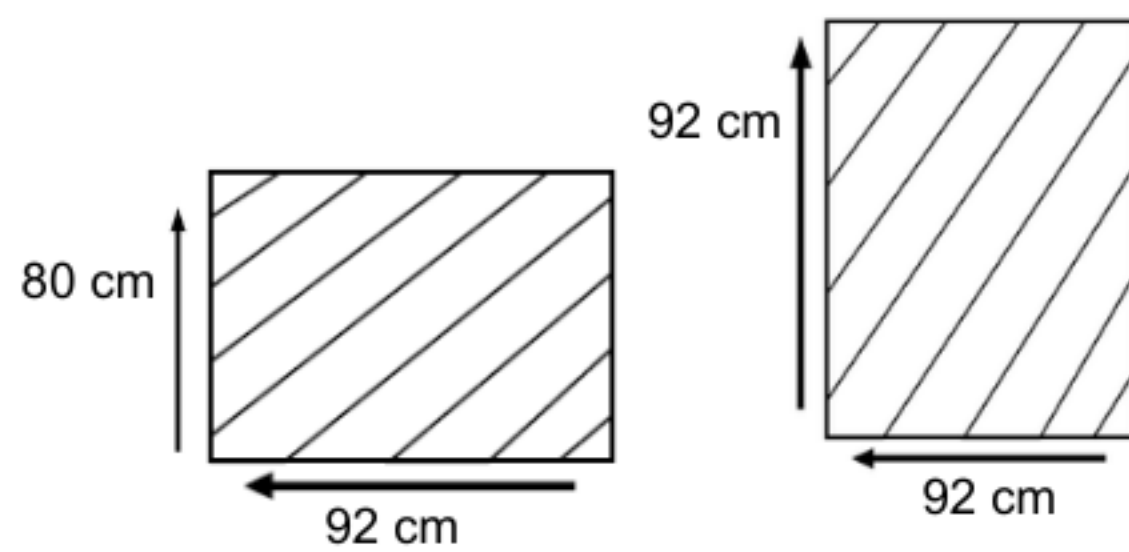

HAWAII GLASSTOP TABLE S90

HOD1094-SR-S90

DESCRIPTION

Rehau fiber woven on durable aluminum frame. Any chair from our collection can be chosen to match with the table. Comes with a choice of full top weaving with 6mm tempered glass top or 6mm transparent tempered glass glass top with weaving.

DIMENSIONS

Total Width: 90 cm
 Total Depth: 90 cm
 Height: 78 cm

PACKAGING

Volume : 0.12 m3
 Packing : 1 / box

SYNTHETIC WICKER

Rehau

Cappuccino

Black