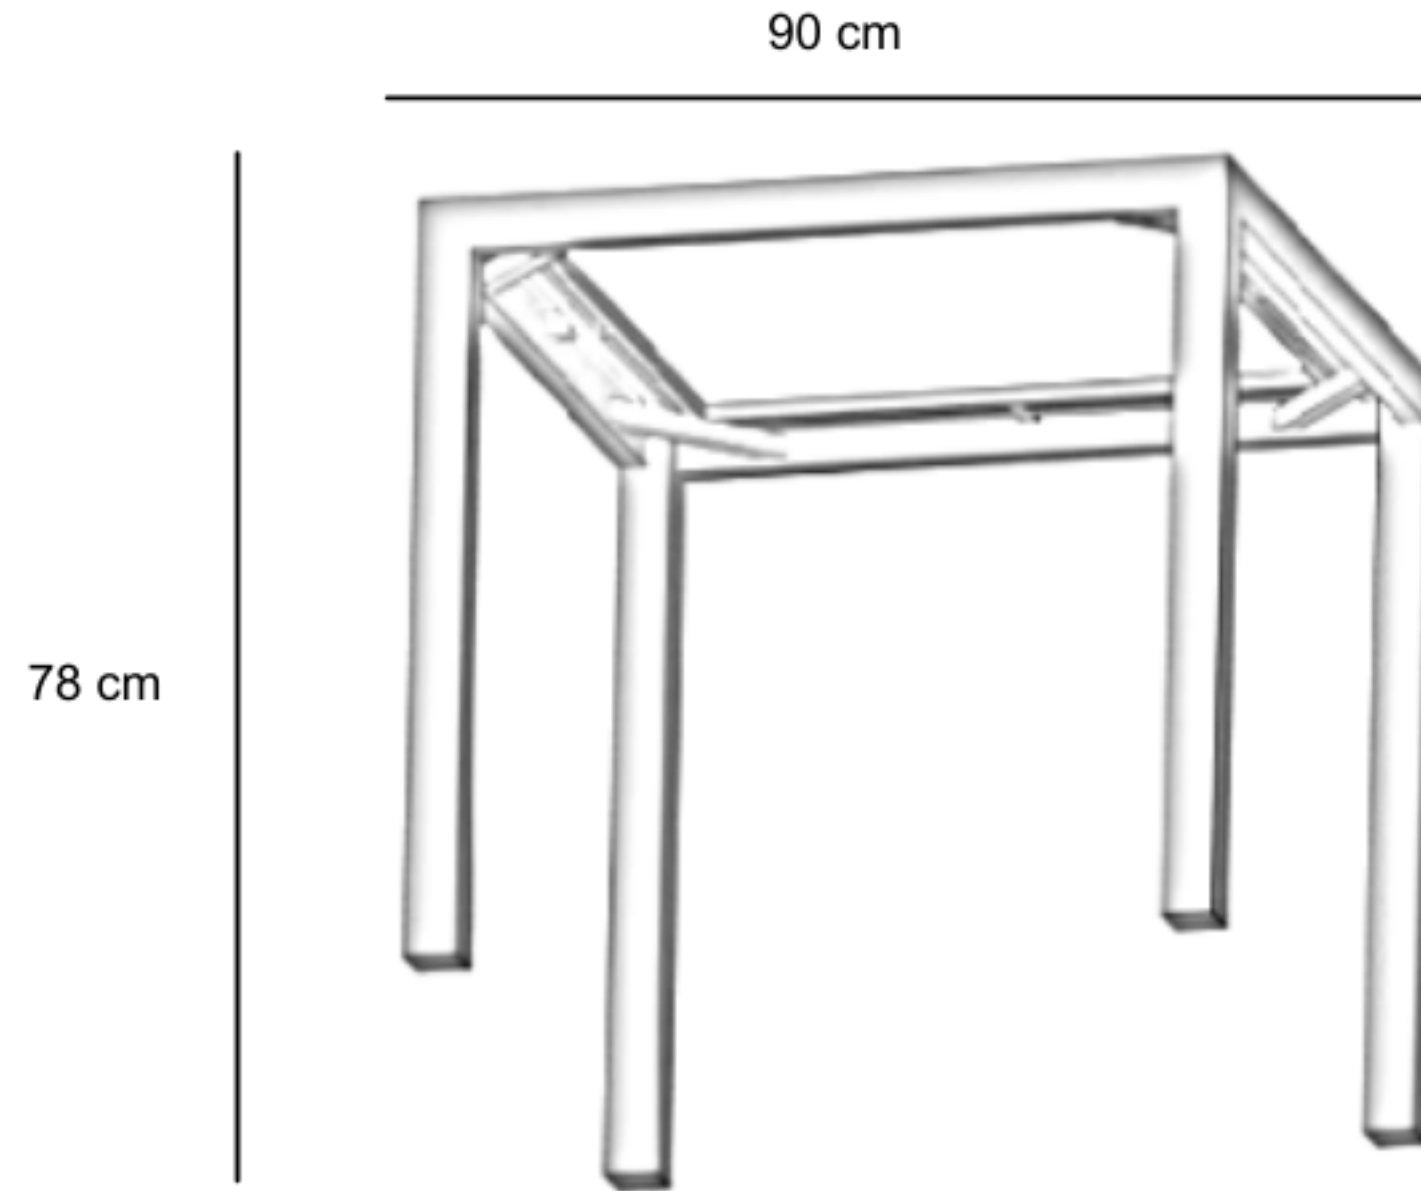

HAWAII GLASSTOP TABLE S90

HOD1094-SR-S90

DESCRIPTION

Rehau fiber woven on durable aluminum frame. Any chair from our collection can be chosen to match with the table. Comes with a choice of full top weaving with 6mm tempered glass top or 6mm transparent tempered glass glass top with weaving.

DIMENSIONS

Total Width: 90 cm
 Total Depth: 90 cm
 Height: 78 cm

PACKAGING

Volume : 0.12 m3
 Packing : 1 / box

SYNTHETIC WICKER

Rehau

Cappuccino

Black