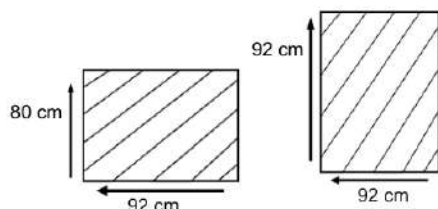

HAWAII GLASSTOP TABLE S90

HOD1094-SR-S90

DESCRIPTION

Rehau fiber woven on durable aluminum frame. Any chair from our collection can be chosen to match with the table. Comes with a choice of full top weaving with 6mm tempered glass top or 6mm transparent tempered glass glass top with weaving.

DIMENSIONS

Total Width: 90 cm
 Total Depth: 90 cm
 Height: 78 cm

PACKAGING

Weight : kg
 Volume : 0.12 m3
 Packing : 1 / box

SYNTHETIC WICKER

Rehau

Cappuccino

Black