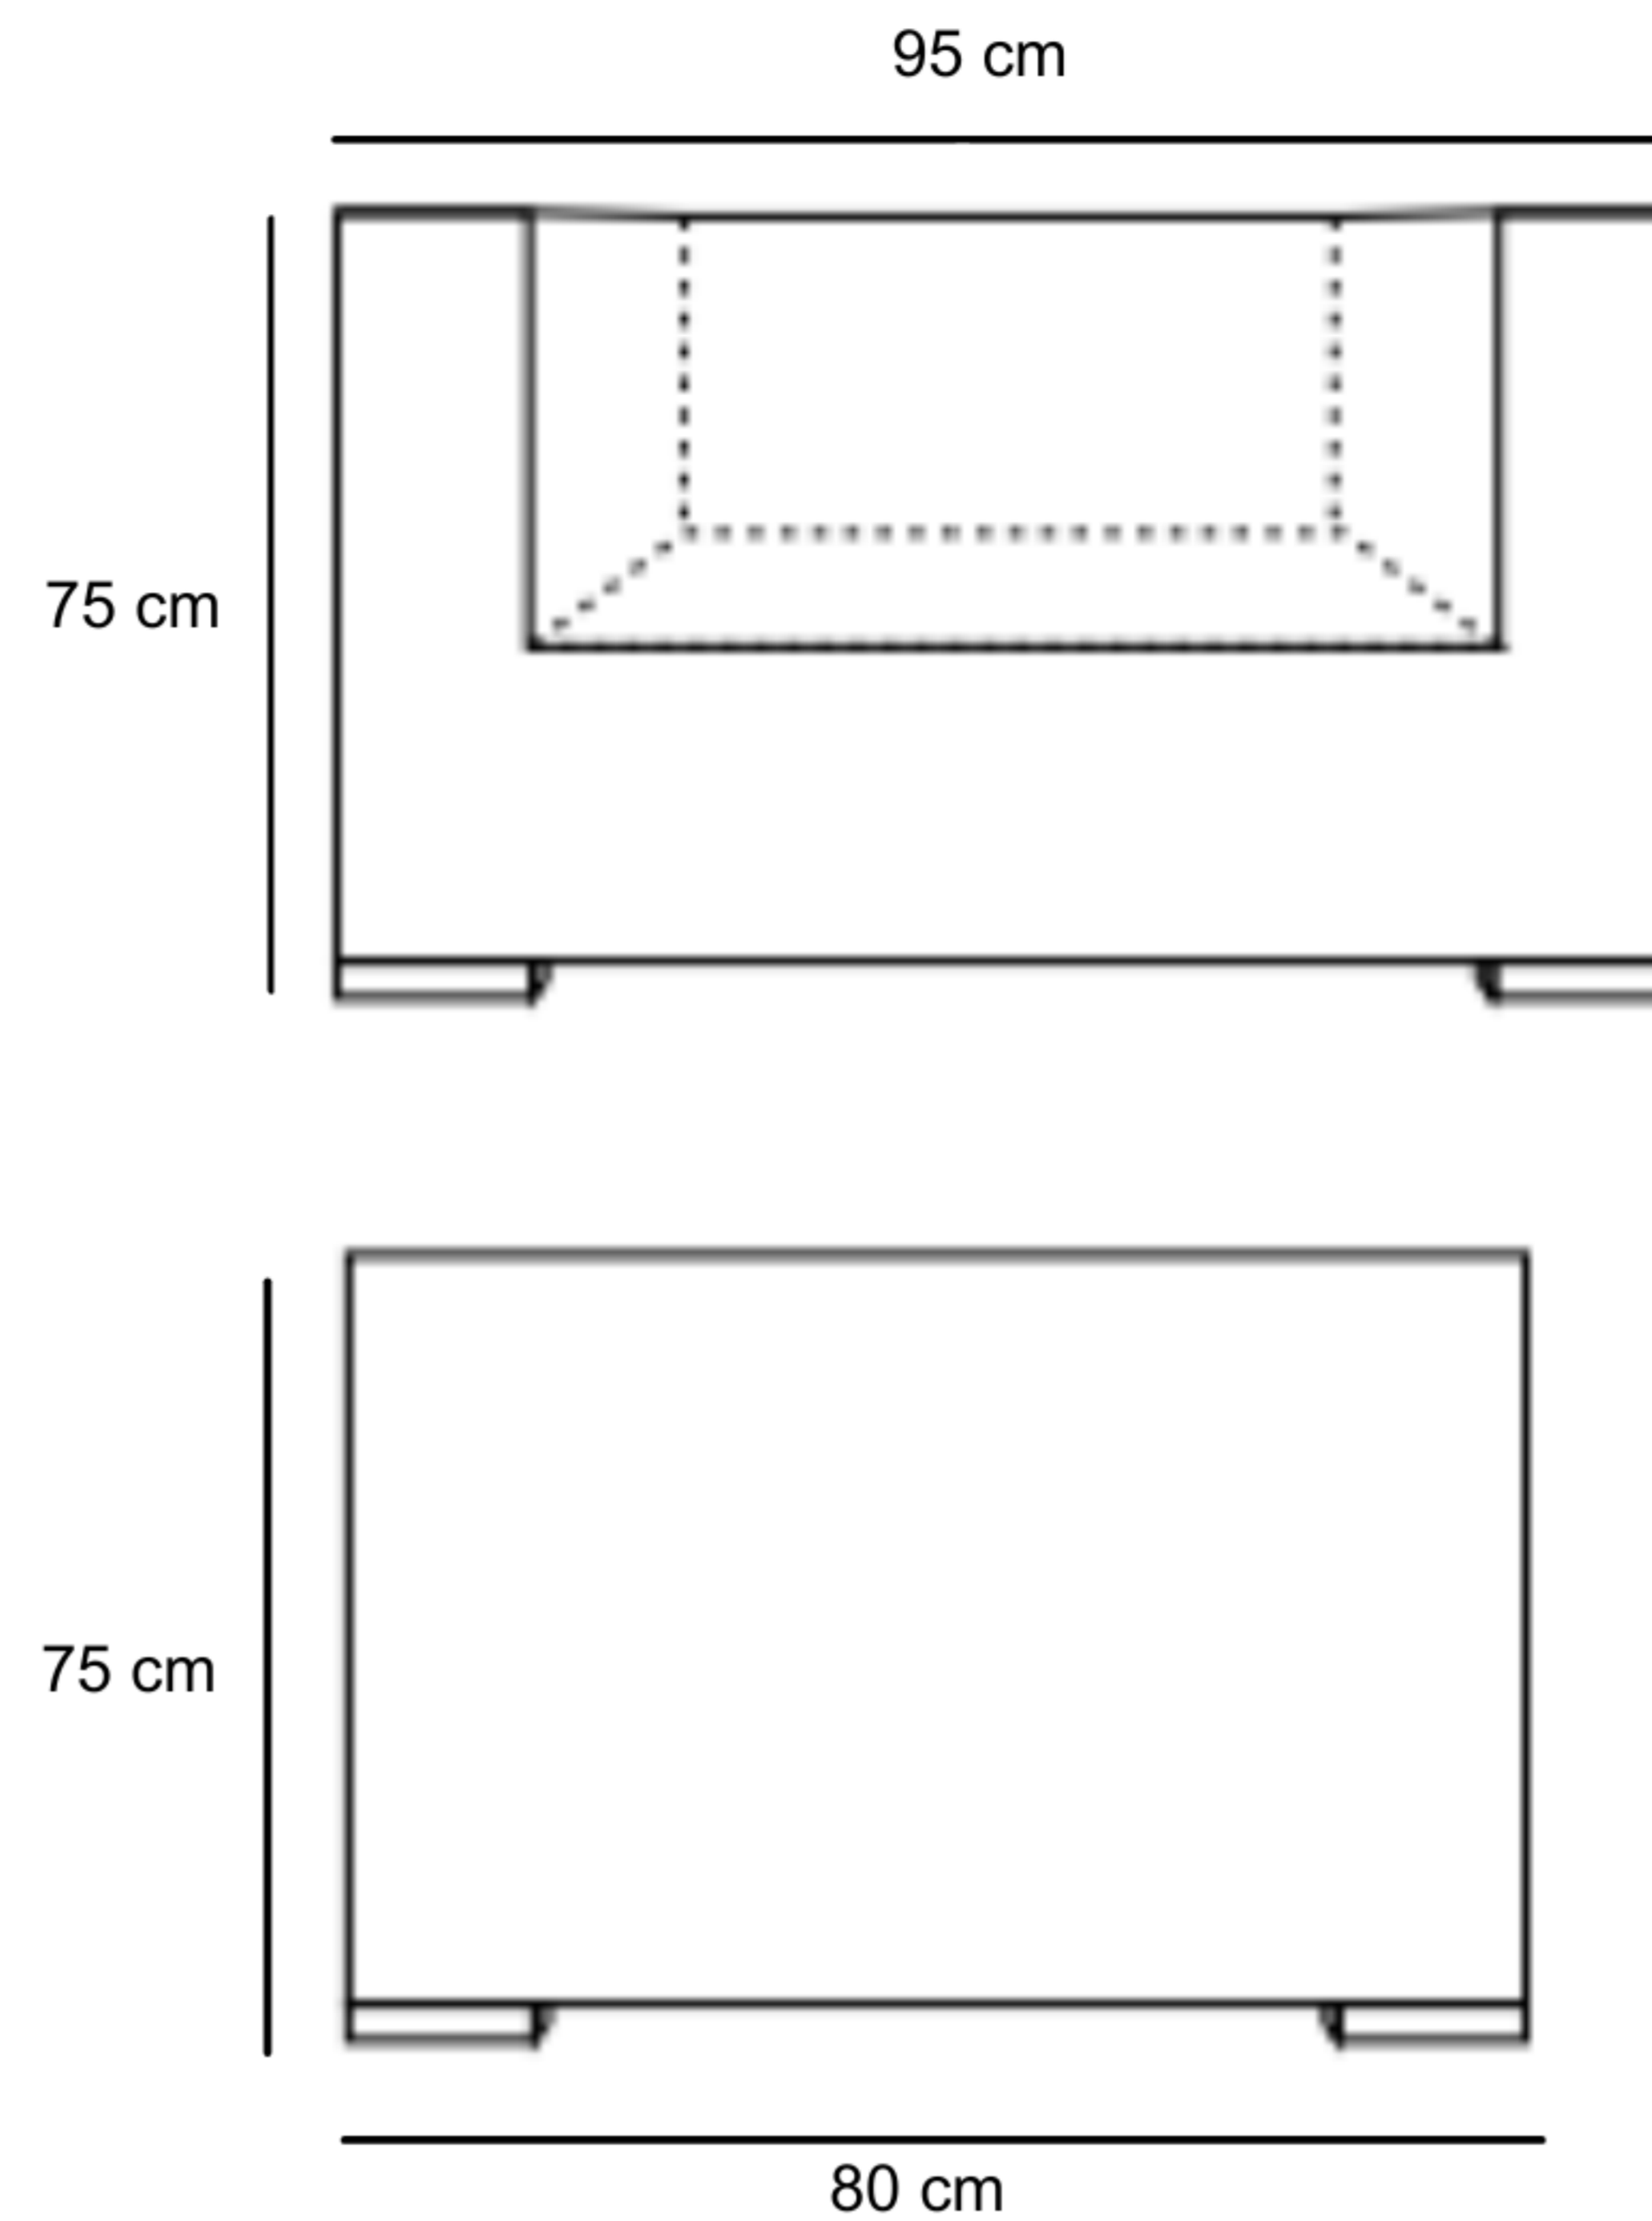

HAWAII LOUNGE CHAIR

HLC009-BL-STD

DESCRIPTION

Hawaii Lounge Chair is made of weather resistant synthetic fibre woven over aluminium frame. The chair perfectly pairs with Hawaii ottoman for a comfortable seating, be it a luxurious spa or just for leisure on the deck. The cushions are removable, washable and are available in various colors.

DIMENSIONS

Total Width: 95 cm
Total Depth: 80 cm
Total Height: 75 cm