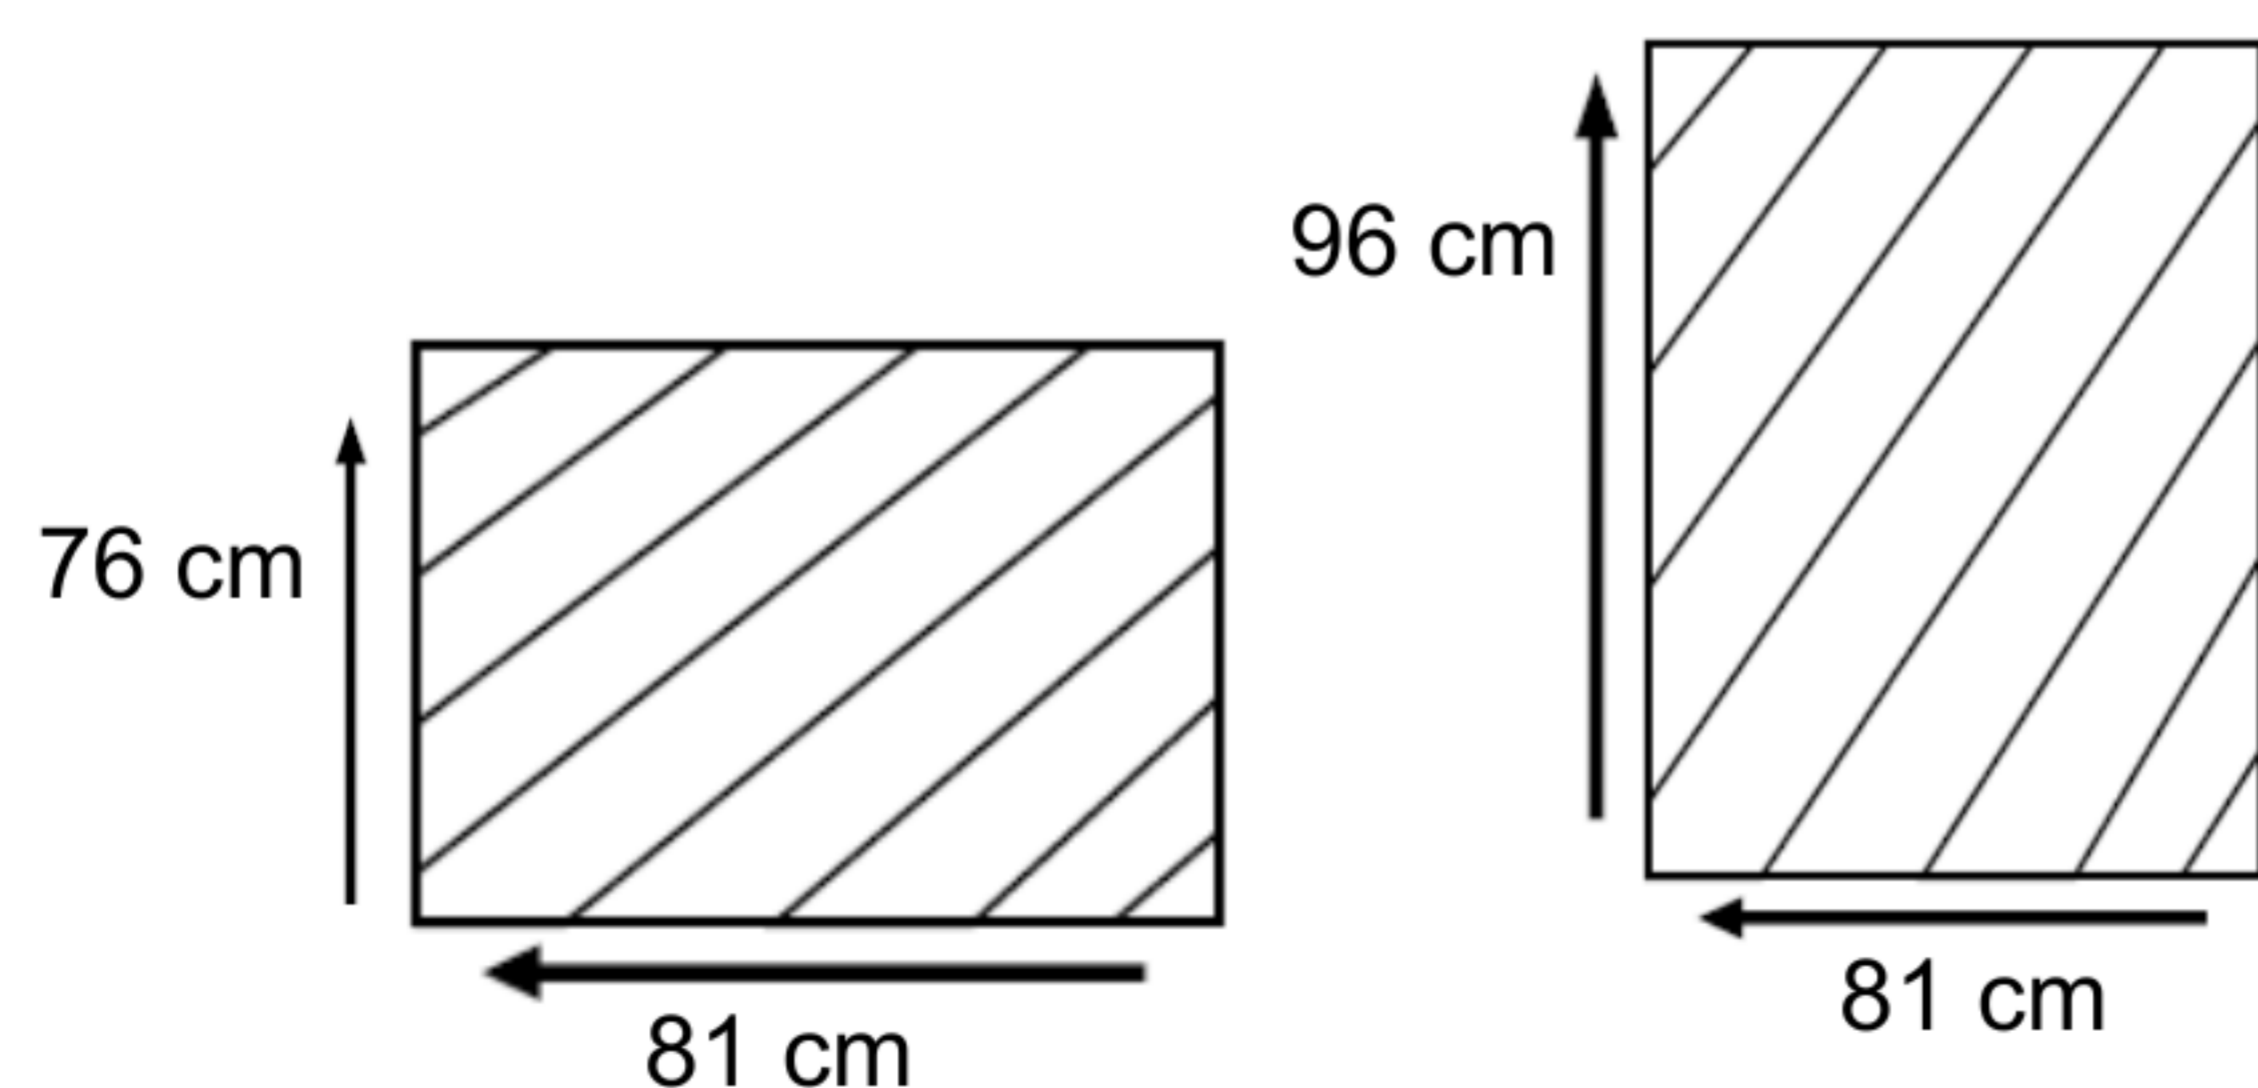

DIMENSIONS

Total Width: 95 cm
 Total Depth: 80 cm
 Total Height: 75 cm

PACKAGING

Weight : 47.66 kg
 Volume : 0.590976 m³
 Packing : 1 / box

SYNTHETIC WICKER

Rehau

Cappuccino

Black