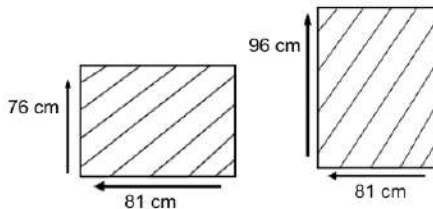

DIMENSIONS

Total Width: 95 cm
 Total Depth: 80 cm
 Height: 75 cm

PACKAGING

Weight : 47.66 kg
 Volume : 0.590976 m3
 Packing : 1 / box

SYNTHETIC WICKER

Rehau

Cappuccino

Black