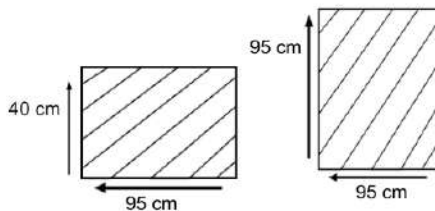

HAWAII ROUND COFFEE TABLE

OCT84-HW-D90

DESCRIPTION

Sturdy and rust-proof aluminium frame with all weather REHAU/Viro weave. Available in various weave colors. 6mm Tempered Glass Top. Combining traditional weaving techniques with modern manufacturing techniques, it is highly durable and easy to maintain.

DIMENSIONS

Diameter : 90 cm
Height: 35 cm

PACKAGING

Weight : 13.00 kg
Volume : m3
Packing : 1 / box

SYNTHETIC WICKER

Rehau

Cappuccino

Black