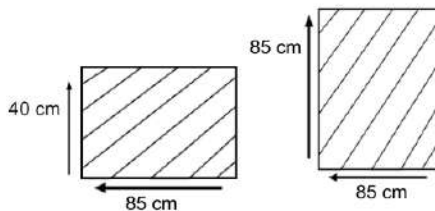

HAWAII ROUND COFFEE TABLE

OCT84-HW-D80

DESCRIPTION

Sturdy and rust-proof aluminium frame with all weather REHAU/Viro weave. Available in various weave colors. 6mm Tempered Glass Top. Combining traditional weaving techniques with modern manufacturing techniques, it is highly durable and easy to maintain.

DIMENSIONS

Diameter : 80 cm
Height: 35 cm

PACKAGING

Weight : 13.00 kg
Volume : m3
Packing : 1 / box

SYNTHETIC WICKER

Rehau

Cappuccino

Black