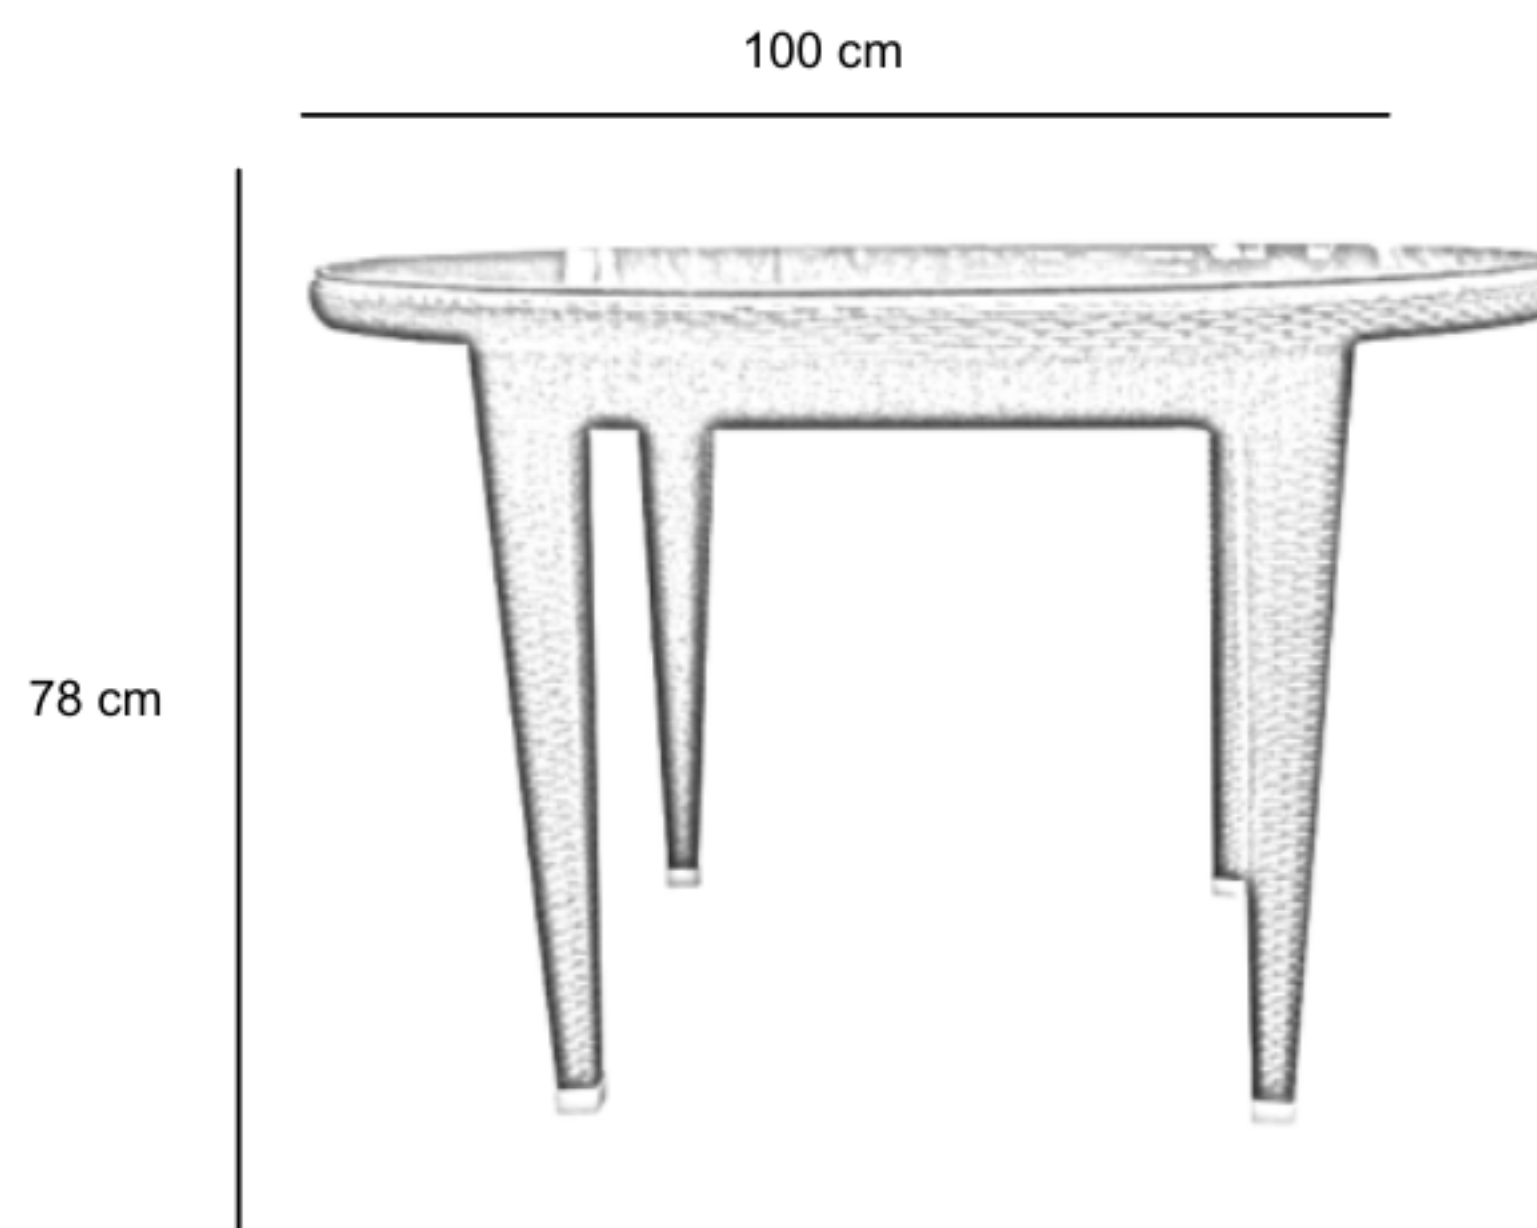

# HAWAII ROUND TABLE D100

HOD112

## DESCRIPTION

The sight blend of simple yet contemporary design table that is great for gatherings outdoors. Made from rehou fiber woven on a durable aluminium frame that is impervious to the elements of weather. Any chair from our collection can be chosen to match with the table. Has a tempered glass-top that is easy to clean.

## DIMENSIONS

Diameter: 100 cm  
Height: 78 cm