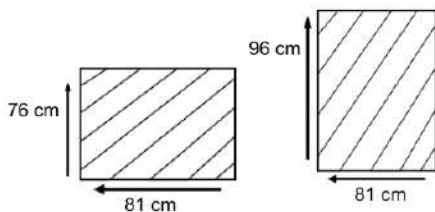

PACKAGING

Weight : 47.66 kg
Volume : 0.590976 m3
Packing : 1 / box

SYNTHETIC WICKER

Rehau

Viro

CUSHION FABRICS

Sunproof

Rehau