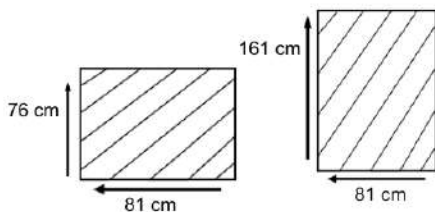

PACKAGING

Weight : 71.37 kg
Volume : 0.991116 m3
Packing : 1 / box

SYNTHETIC WICKER

Rehau

Viro

CUSHION FABRICS

Sunproof

Rehau