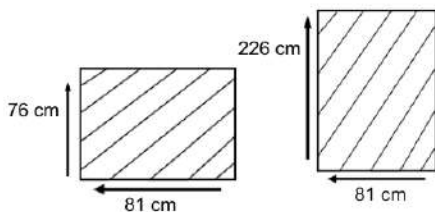

DIMENSIONS

Total Width: 225 cm
 Total Depth: 80 cm
 Height: 75 cm

PACKAGING

Weight : kg
 Volume : 1.391256 m3
 Packing : 1 / box

SYNTHETIC WICKER

Rehau

Cappuccino

Black