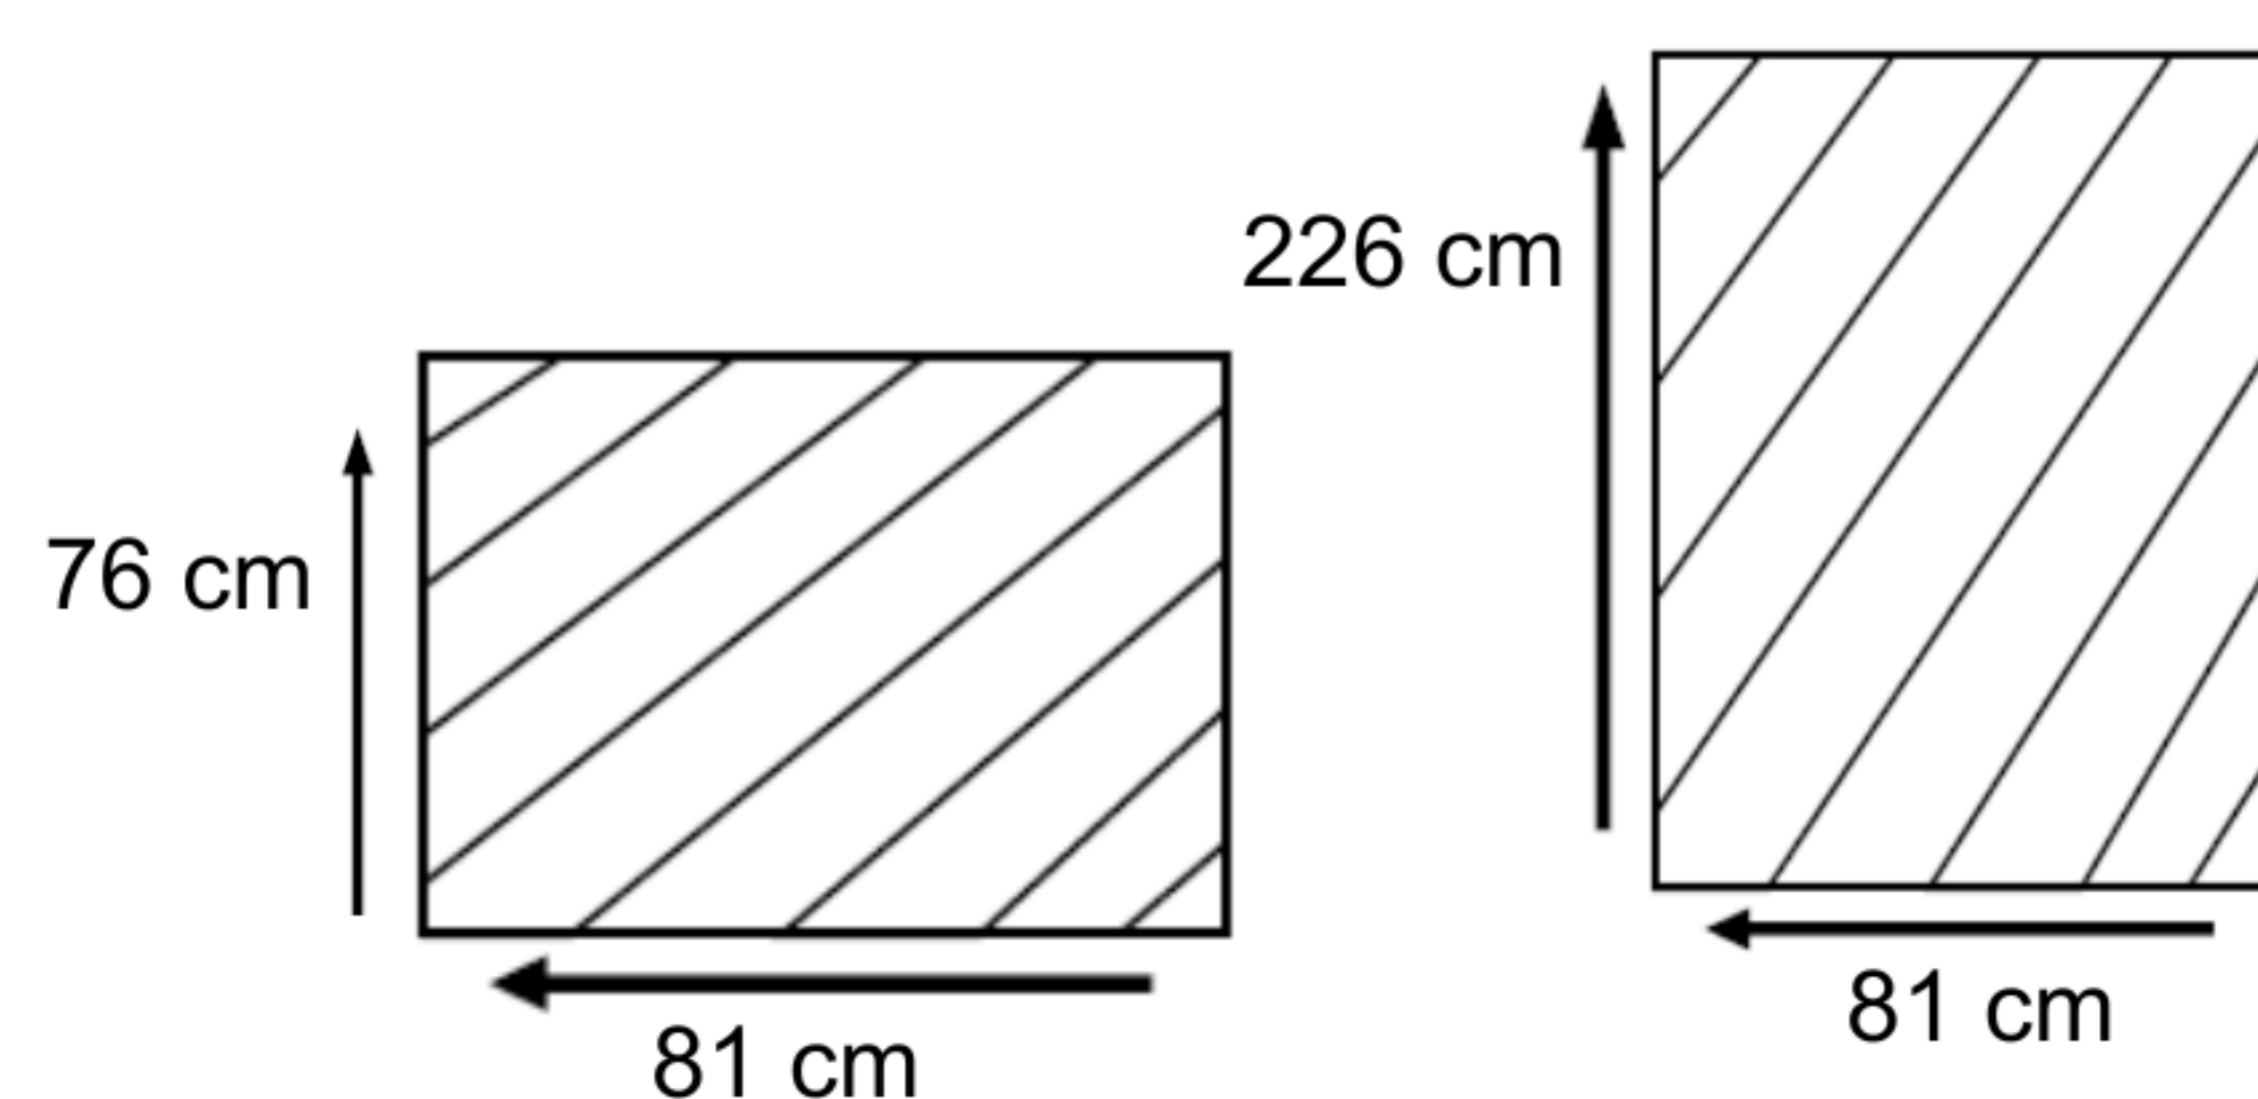

PACKAGING

Volume : 1.391256 m3
Packing : 1 / box

SYNTHETIC WICKER

Rehau

Viro

CUSHION FABRICS