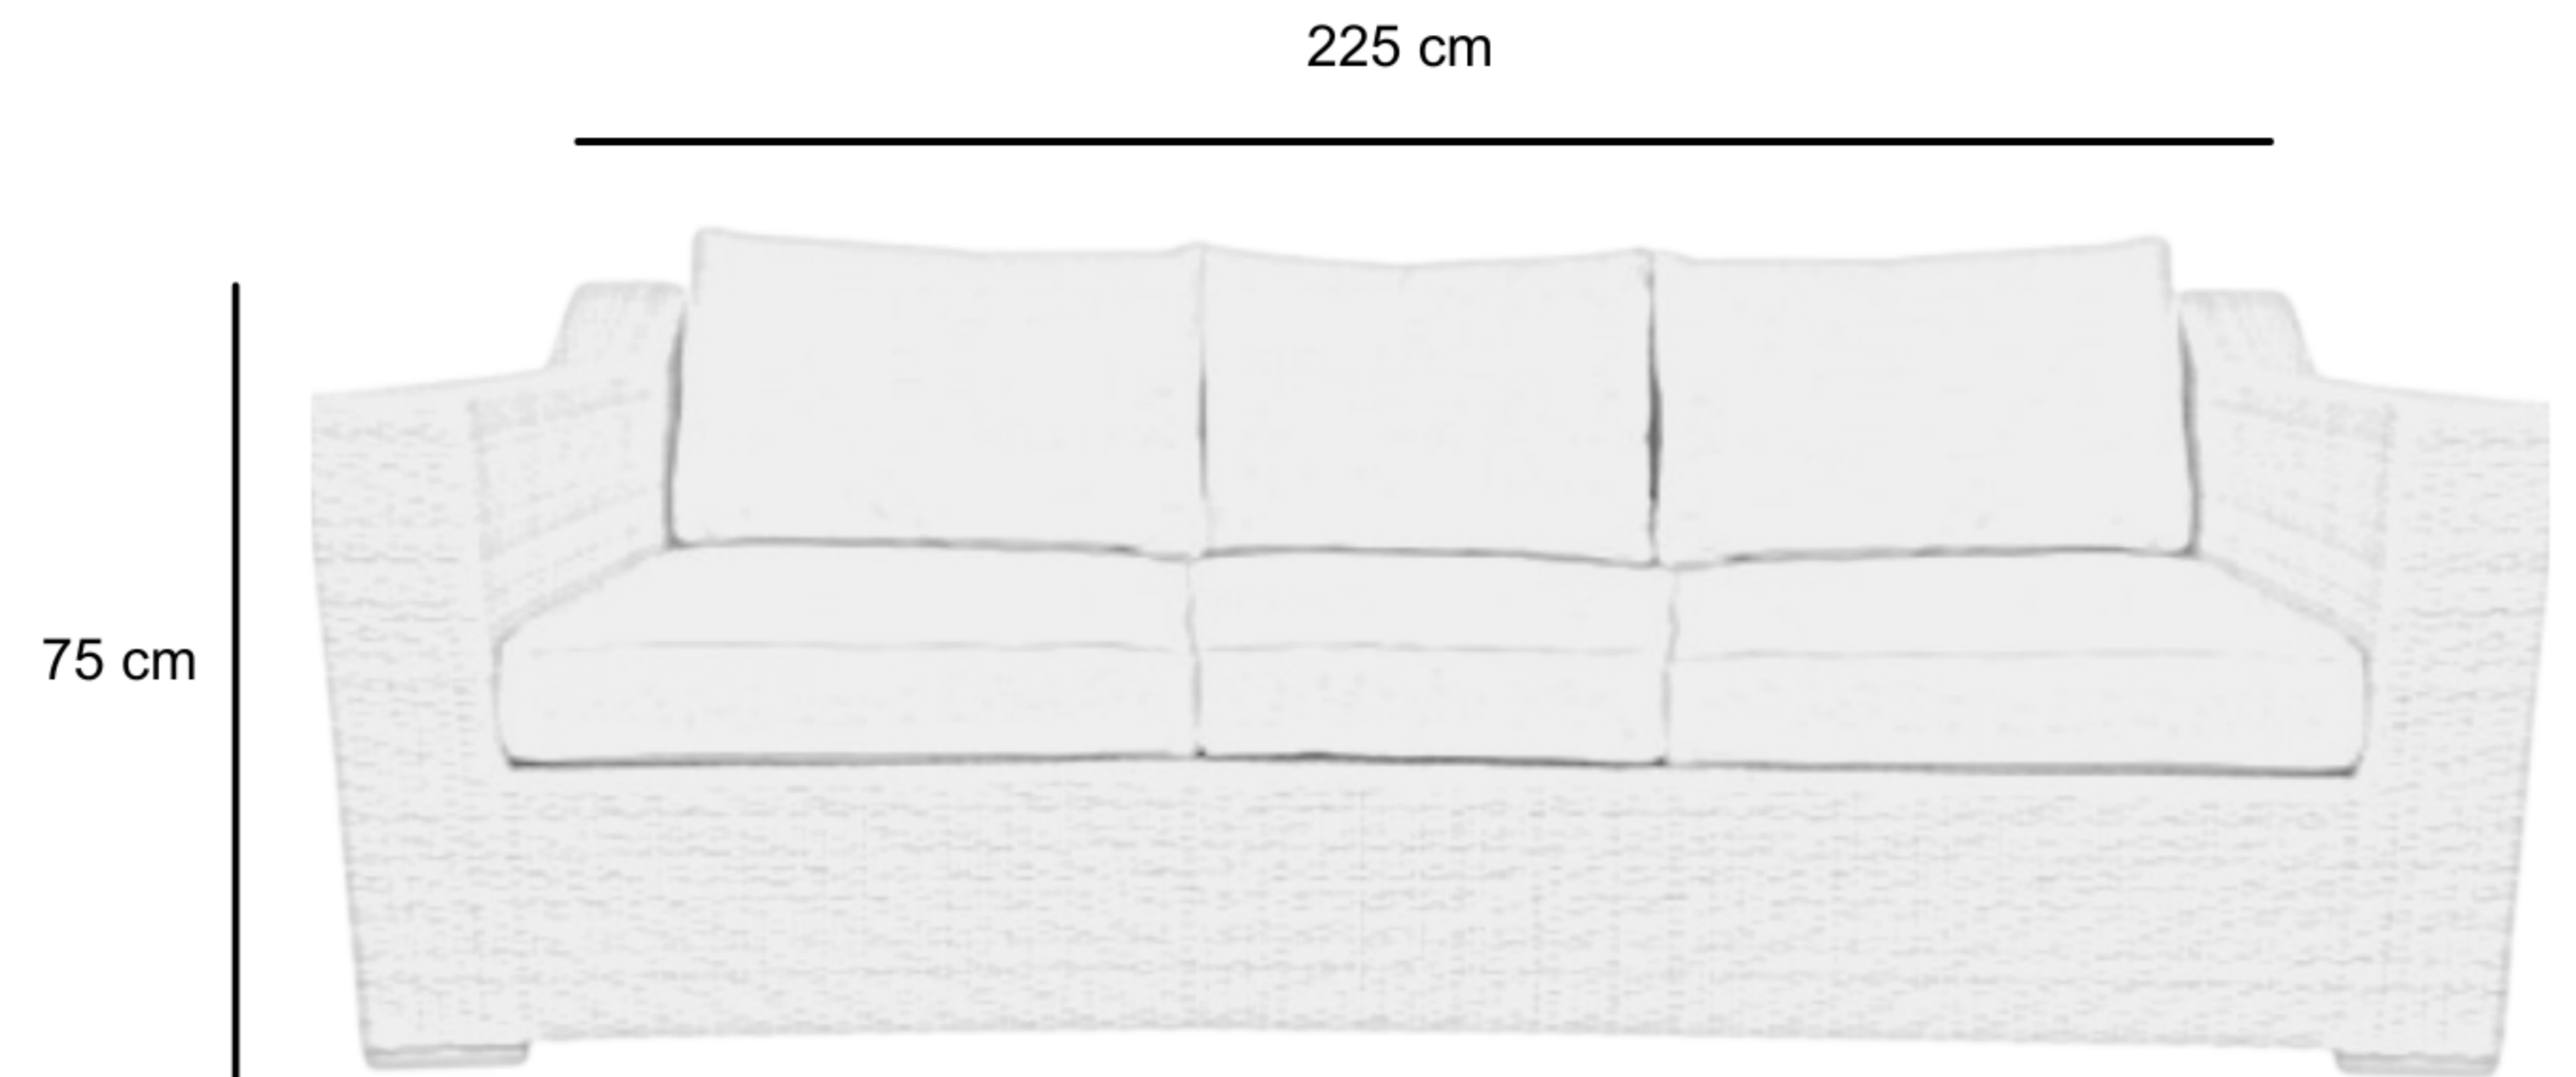

# HAWAII SOFA 3 SEATER

OSS73-HW-3STR

## DIMENSIONS

Total Width: 225 cm  
Total Depth: 80 cm  
Total Height: 75 cm