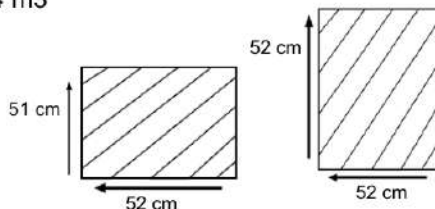

HAWAII SQUARE SIDE TABLE

CT98-SR-S50

DESCRIPTION

Sturdy and rust-proof aluminium frame with all weather REHAU/Viro weave. Available in various weave colors. 6mm Tempered Glass Top. Combining traditional weaving techniques with modern manufacturing techniques, it is highly durable and easy to maintain.

DIMENSIONS

Total Width: 50 cm
Total Depth: 50 cm
Height: 45 cm

PACKAGING

Weight : kg
Volume : 0.137904 m3
Packing : 1 / box

SYNTHETIC WICKER

Rehau

Cappuccino

Black