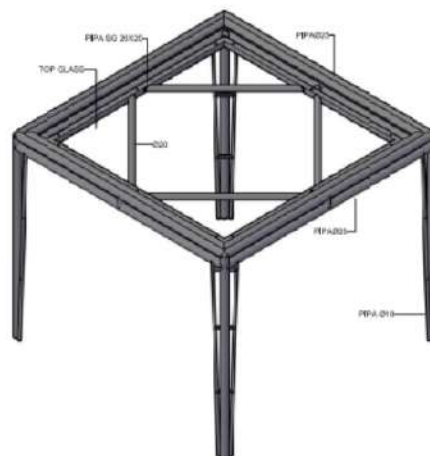

HAWAII TEAKTOP TABLE L180

HOD1084-00-S180

DESCRIPTION

A blend of premium Teakwood top on a sturdy aluminium frame hand woven with Rehau fiber gives the table a great look. One of our most popular outdoor tables. Good for use with center-pole umbrellas. Suitable to use with a variety of our chairs.

DIMENSIONS

Total Width: 180 cm
Total Depth: 100 cm
Height: 78 cm

PACKAGING

Weight : kg
Volume : 0.26 m³
Packing : 1 / box

FINISHING

Natural

SYNTHETIC WICKER

Rehau