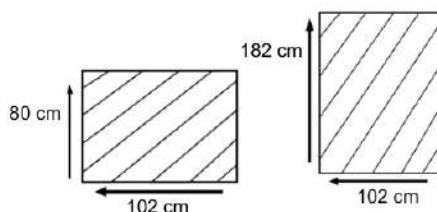

DIMENSIONS

Total Width: 180 cm
Total Depth: 100 cm
Height: 78 cm

PACKAGING

Weight : kg
Volume : 0.26 m³
Packing : 1 / box

FINISHING

Natural

SYNTHETIC WICKER

Rehau