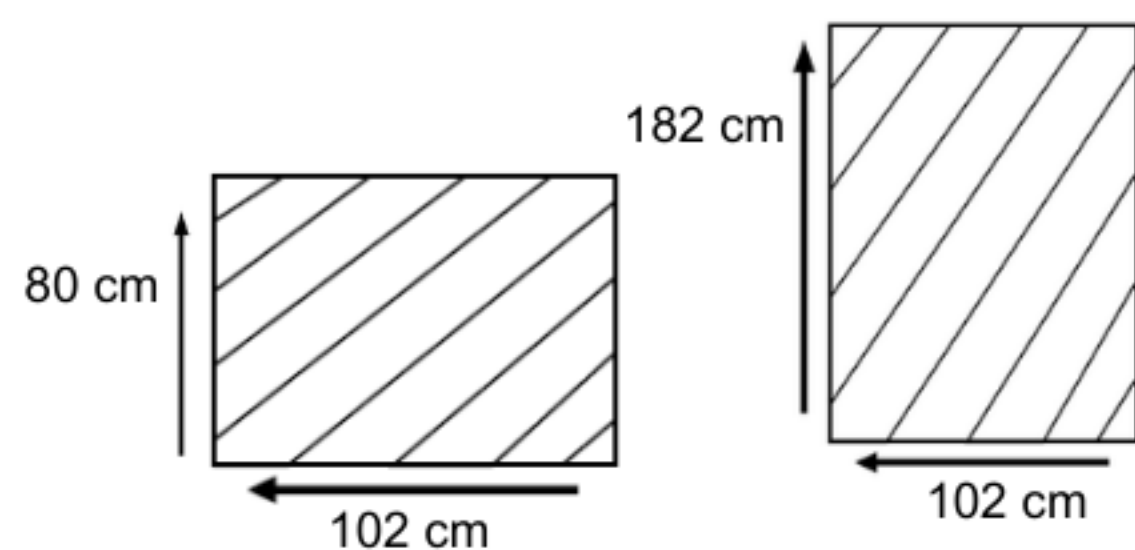

PACKAGING

Volume : 0.26 m3
Packing : 1 / box

FINISHING

SYNTHETIC WICKER

Rehau

Viro