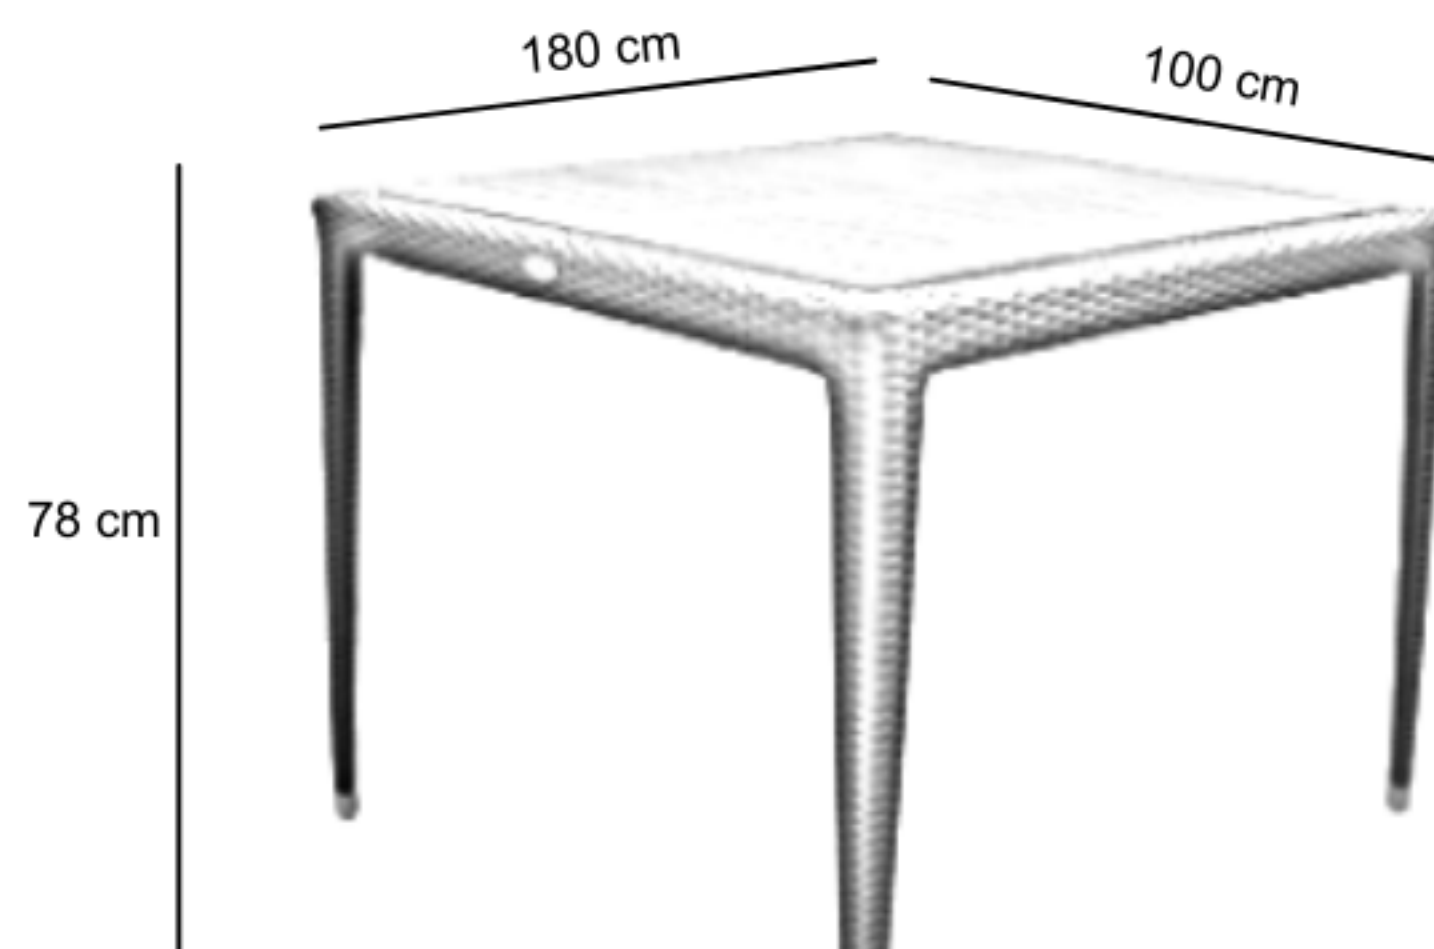

# HAWAII TEAKTOP TABLE L180

HOD1088-00-S180

## DESCRIPTION

A blend of premium Teakwood top on a sturdy aluminium frame hand woven with Rehau fiber gives the table a great look. One of our most popular outdoor tables. Good for use with center-pole umbrellas. Suitable to use with a variety of our chairs.

## DIMENSIONS

Total Width: 180 cm  
Total Depth: 100 cm  
Height: 78 cm