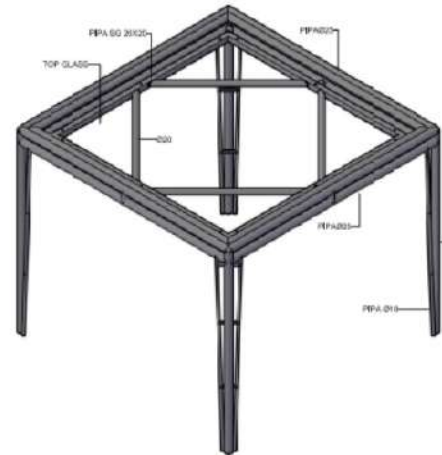

# HAWAII TEAKTOP TABLE L240

## HOD1084-00-S240

### DESCRIPTION

A blend of premium Teak wood top on a sturdy aluminium frame hand woven with Rehau fiber gives the table a great look. One of our most popular outdoor tables. Good for use with center-pole umbrellas. Suitable to use with a variety of our chairs.

### DIMENSIONS

Total Width: 240 cm  
 Total Depth: 100 cm  
 Height: 78 cm