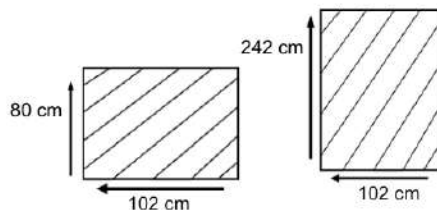

PACKAGING

Weight : kg
Volume : 0.35 m³
Packing : 1 / box

FINISHING

Natural

SYNTHETIC WICKER

Rehau

Cappuccino

Black

Whitewash

Honey Wicker

White

Shimmer Nickel

Java Brown

Shimmer Russet

Viro

Moccacino

Dark Brown

Java G3