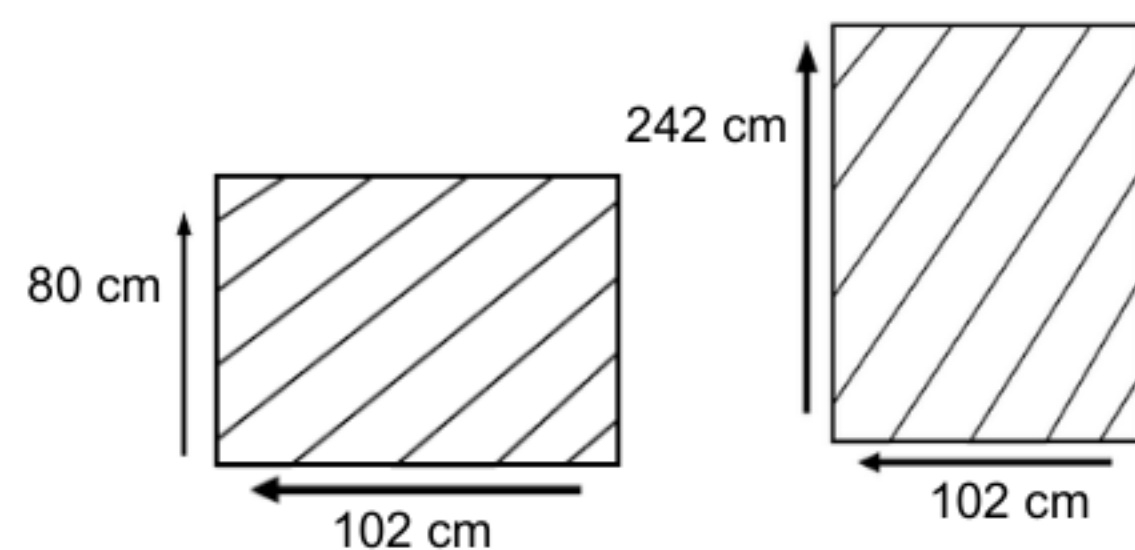

HAWAII TEAKTOP TABLE L240

HOD1084-00-S240

DESCRIPTION

A blend of premium Teak wood top on a sturdy aluminium frame hand woven with Rehau fiber gives the table a great look. One of our most popular outdoor tables. Good for use with center-pole umbrellas. Suitable to use with a variety of our chairs.

DIMENSIONS

Total Width: 240 cm
Total Depth: 100 cm
Height: 78 cm

PACKAGING

Volume : 0.35 m3
Packing : 1 / box

FINISHING

Natural

SYNTHETIC WICKER

Rehau