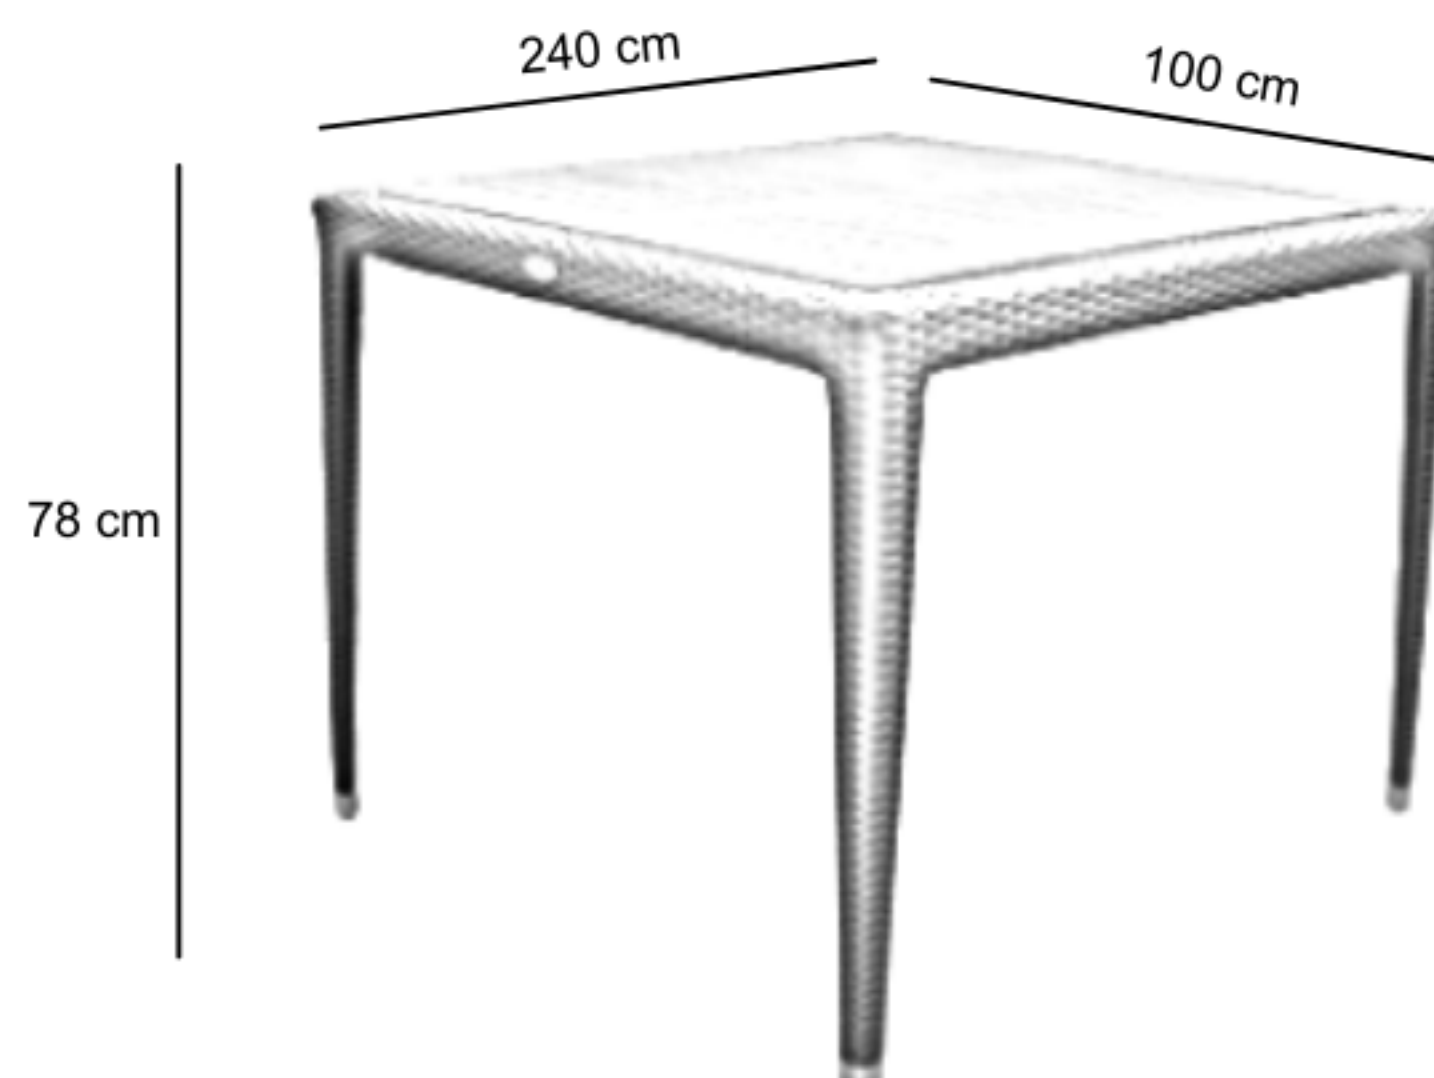

HAWAII TEAKTOP TABLE L240

HOD1084-00-S240

DESCRIPTION

A blend of premium Teak wood top on a sturdy aluminium frame hand woven with Rehau fiber gives the table a great look. One of our most popular outdoor tables. Good for use with center-pole umbrellas. Suitable to use with a variety of our chairs.

DIMENSIONS

Total Width: 240 cm
Total Depth: 100 cm
Height: 78 cm

PACKAGING

Volume : 0.35 m3
Packing : 1 / box

FINISHING

Natural

SYNTHETIC WICKER

Rehau