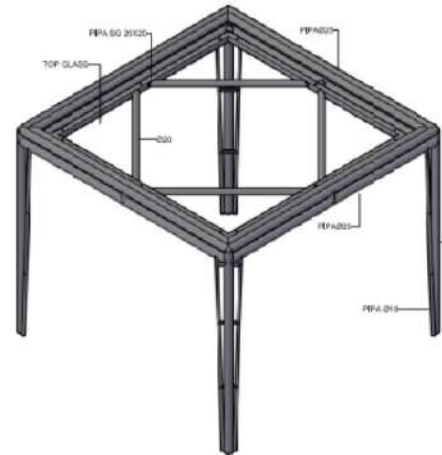

HAWAII TEAKTOP TABLE L90

HOD1084-00-S90

DESCRIPTION

A blend of premium Teakwood top on a sturdy aluminium frame hand woven with Rehaufiber gives the table a great look. One of our most popular outdoor tables. Good for use with center-pole umbrellas. Suitable to use with a variety of our chairs.

DIMENSIONS

Total Width: 90 cm
 Total Depth: 90 cm
 Height: 78 cm

PACKAGING

Weight : kg
 Volume : 0.12 m³
 Packing : 1 / box

FINISHING

Natural

SYNTHETIC WICKER

Rehaufiber