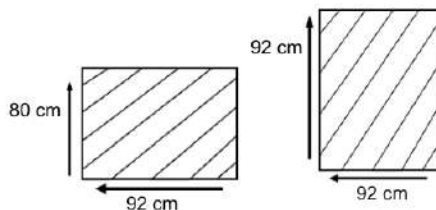

DIMENSIONS

Total Width: 90 cm
 Total Depth: 90 cm
 Height: 78 cm

PACKAGING

Weight : kg
 Volume : 0.12 m³
 Packing : 1 / box

FINISHING

Natural

SYNTHETIC WICKER

Rehaufiber